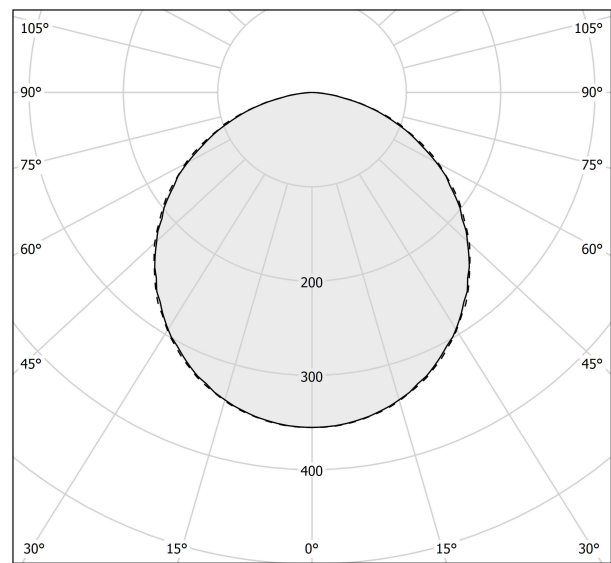

Polar diagram

cd/klm
— C0 - C180   - - - C90 - C270