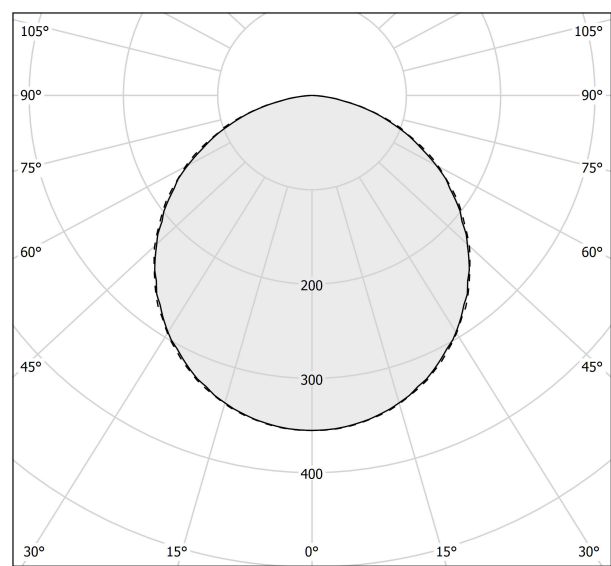

### Data sheet

CODE	P08417.090.0502
SYSTEM POWER CONSUMPTION	18W
EFFICACY	107.28lm/W
LIGHT SOURCE	LED
COLOUR TEMPERATURE	2700K Ra>90
LIGHT DISTRIBUTION	diffused
POWER SUPPLY	220-240V AC
FREQUENCY	50/60Hz
ELECTRICAL CONFIGURATION	dimmable (DALI/Push DIM)
DRIVER	integrated included
NOMINAL LUMINOUS FLUX	3013lm
LUMEN OUTPUT	1931lm
EFFICIENCY	64.1%
WEIGHT	2.99 Kg
PROTECTION DEGREE	IP20
COLOUR TOLLERANCES	SDCM 3
PACKING DIMENSIONS	49,0 x 119,0 x 19,0 cm

### Polar diagram

cd/klm  
 — C0 - C180    - - - C90 - C270