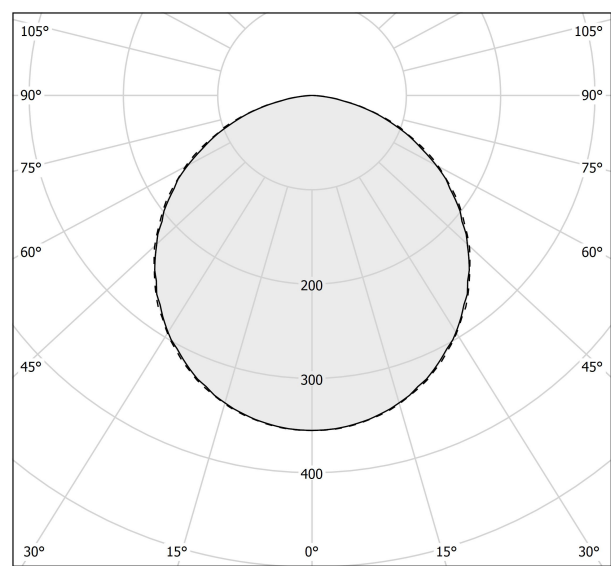

Polar diagram

cd/klm
— C0 - C180   - - - C90 - C270