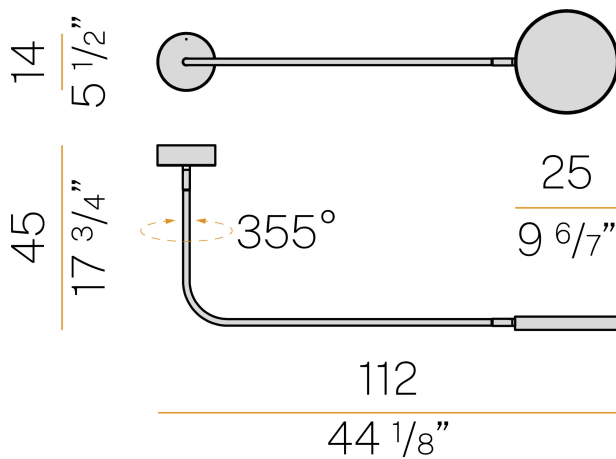

Technical drawing