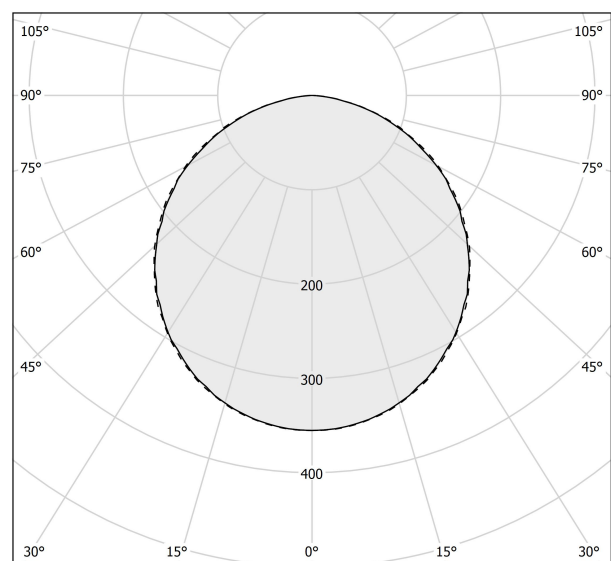

Polar diagram

cd/klm
— C0 - C180   - - - C90 - C270