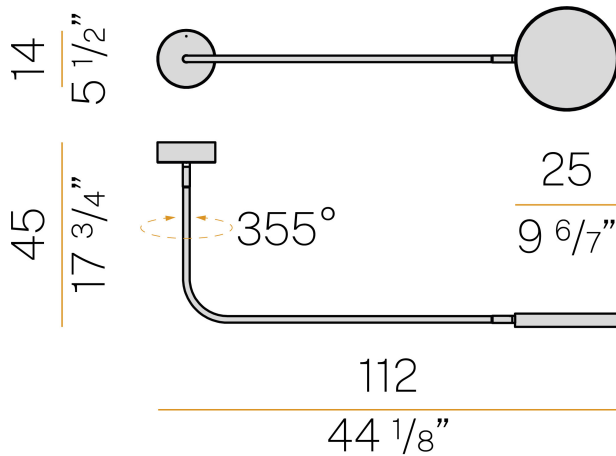

Technical drawing