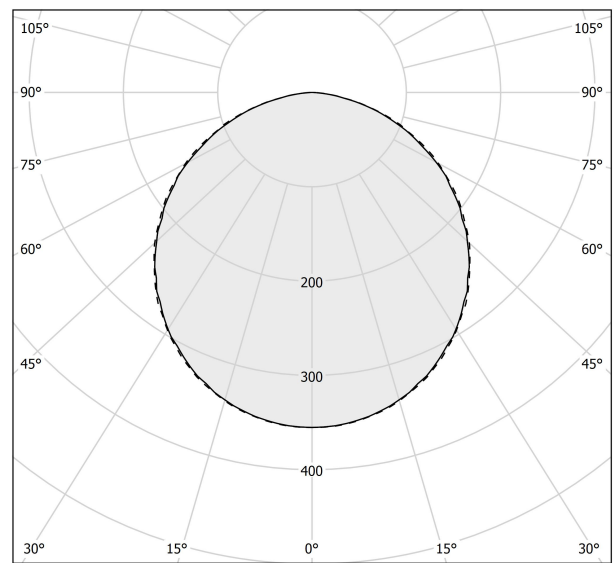

Polar diagram