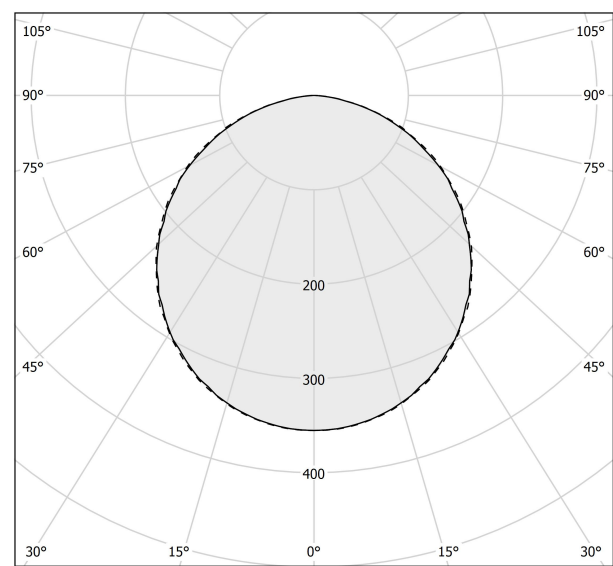

Polar diagram

cd/klm
— C0 - C180   - - - C90 - C270