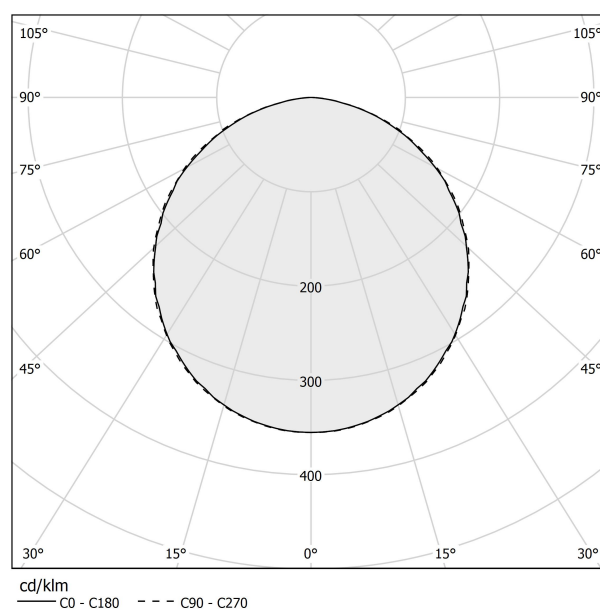

Polar diagram