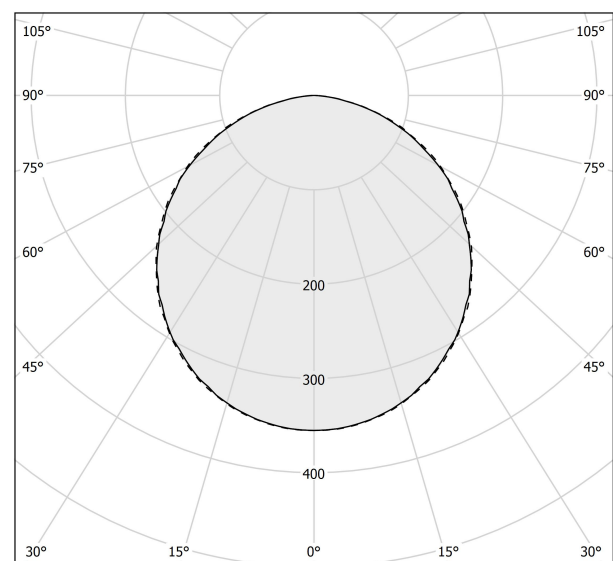

Polar diagram

cd/klm
— C0 - C180   - - - C90 - C270