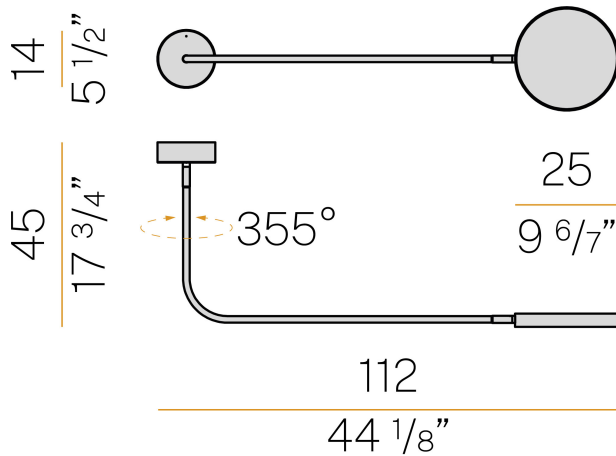

PANZERI

Dip

220-240V AC dimmable (DALI/Push DIM)

P08405.090.0502

 champagne

Data sheet

CODE	P08405.090.0502
SYSTEM POWER CONSUMPTION	18W
EFFICACY	107.28lm/W
LIGHT SOURCE	LED
COLOUR TEMPERATURE	2700K Ra>90
LIGHT DISTRIBUTION	diffused
POWER SUPPLY	220-240V AC
FREQUENCY	50/60Hz
ELECTRICAL CONFIGURATION	dimmable (DALI/Push DIM)
DRIVER	integrated included
NOMINAL LUMINOUS FLUX	3013lm
LUMEN OUTPUT	1931lm
EFFICIENCY	64.1%
WEIGHT	2.99 Kg
PROTECTION DEGREE	IP20
COLOUR TOLLERANCES	SDCM 3
PACKING DIMENSIONS	49,0 x 119,0 x 19,0 cm

Ceiling installation lighting fixture for interiors, with direct or indirect light emission. Power supply canopy with pickled sheet metal fixing bracket, deep-drawn sheet metal closing frame in polyacrylic paint.

Rotating arm up to 355° made of calendered steel tube with polyacrylic coating.

Die-cast aluminum emitting head with polyacrylic paint in champagne, mat black, bronze and soft textured white finishes.

UV technology screen-printed diffuser, made of opal polycarbonate, installed with magnetic coupling.

Technical drawing

Polar diagram