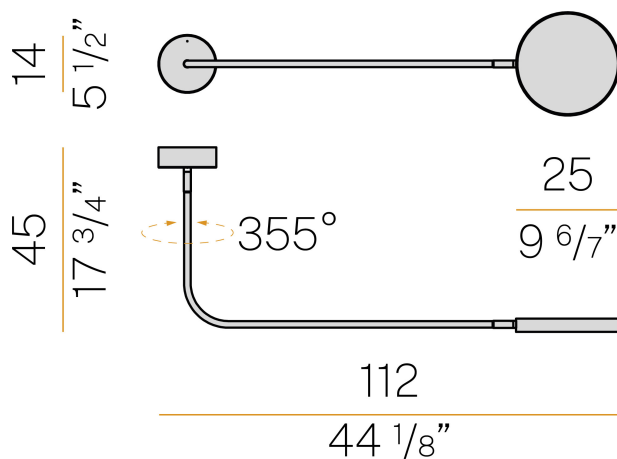

Technical drawing