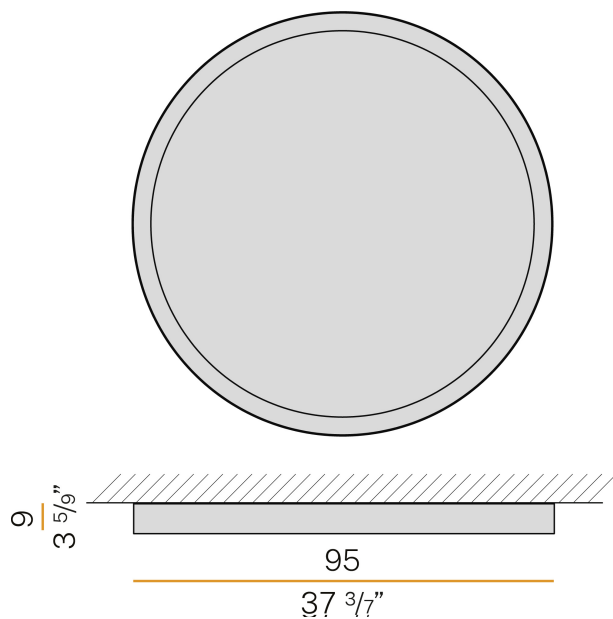

Technical drawing