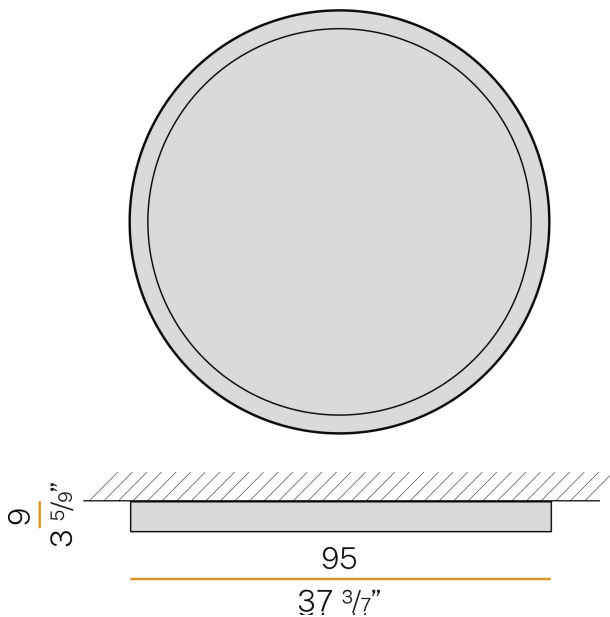

PANZERI

Planet Ring

220-240V AC ON-OFF

P08301.100.0401

● white

Data sheet

CODE	P08301.100.0401
SYSTEM POWER CONSUMPTION	142W
EFFICACY	82.58lm/W
LIGHT SOURCE	LED
LIGHT SOURCE LIFETIME	L80 (B20) 80.000h
COLOUR TEMPERATURE	3000K Ra>90
LIGHT DISTRIBUTION	diffused
POWER SUPPLY	220-240V AC
FREQUENCY	50/60Hz
ELECTRICAL CONFIGURATION	ON-OFF
DRIVER	integrated included
NOMINAL LUMINOUS FLUX	17714lm
LUMEN OUTPUT	11727lm
EFFICIENCY	66.2%
WEIGHT	13.64 Kg
PROTECTION DEGREE	IP40
COLOUR TOLLERANCES	SDCM 3
GLOW WIRE TEST PERFORMANCE	850°
PACKING DIMENSIONS	106,0 x 106,0 x 18,0 cm

Ceiling lighting fixture for interiors, with direct light emission.
Pickled sheet metal structure in white polyacrylic paint.
Aluminium dissipation plate.
Pickled sheet metal closing frame in polyacrylic paint.
Modelled polycarbonate diffuser with opaline finish.

Technical drawing

Application

Polar diagram