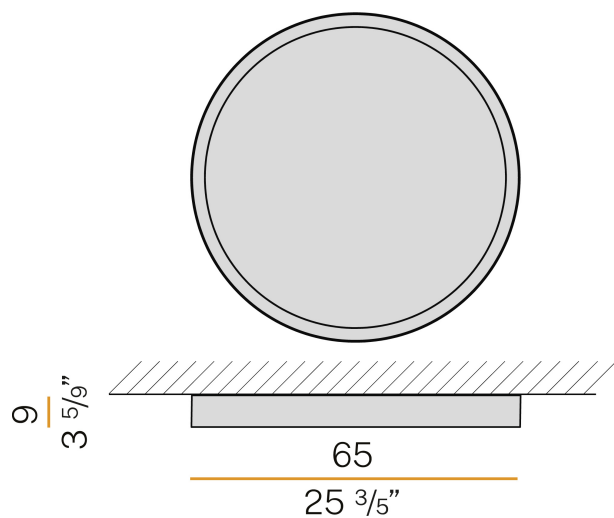

PANZERI

Planet Ring

220-240V AC emergency
P08301.070.0407

● white

Data sheet

CODE	P08301.070.0407
SYSTEM POWER CONSUMPTION	71W
EFFICACY	82.59lm/W
LIGHT SOURCE	LED
LIGHT SOURCE LIFETIME	L80 (B20) 80.000h
COLOUR TEMPERATURE	3000K Ra>90
LIGHT DISTRIBUTION	diffused
POWER SUPPLY	220-240V AC
FREQUENCY	50/60Hz
ELECTRICAL CONFIGURATION	emergency
DRIVER	integrated included
NOMINAL LUMINOUS FLUX	8857lm
LUMEN OUTPUT	5864lm
EFFICIENCY	66.2%
DURATION IN EMERGENCY MODE	1h
WEIGHT	8,60 Kg
PROTECTION DEGREE	IP40
COLOUR TOLLERANCES	SDCM 3
GLOW WIRE TEST PERFORMANCE	850°
PACKING DIMENSIONS	68,0 x 68,0 x 16,0 cm

Ceiling lighting fixture for interiors, with direct light emission.
Pickled sheet metal structure in white polyacrylic paint.
Aluminium dissipation plate.
Pickled sheet metal closing frame in polyacrylic paint.
Modelled polycarbonate diffuser with opaline finish.

Technical drawing

Application

Polar diagram