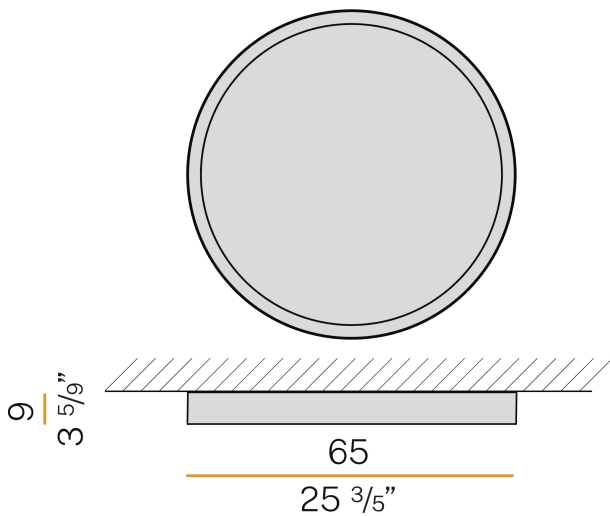

PANZERI

Planet Ring

220-240V AC dimmable (DALI/Push DIM)

P08301.070.0402

● white

Data sheet

CODE	P08301.070.0402
SYSTEM POWER CONSUMPTION	71W
EFFICACY	82.59lm/W
LIGHT SOURCE	LED
LIGHT SOURCE LIFETIME	L80 (B20) 80.000h
COLOUR TEMPERATURE	3000K Ra>90
LIGHT DISTRIBUTION	diffused
POWER SUPPLY	220-240V AC
FREQUENCY	50/60Hz
ELECTRICAL CONFIGURATION	dimmable (DALI/Push DIM)
DRIVER	integrated included
NOMINAL LUMINOUS FLUX	8857lm
LUMEN OUTPUT	5864lm
EFFICIENCY	66.2%
WEIGHT	8,60 Kg
PROTECTION DEGREE	IP40
COLOUR TOLLERANCES	SDCM 3
GLOW WIRE TEST PERFORMANCE	850°
PACKING DIMENSIONS	68,0 x 68,0 x 16,0 cm

Ceiling lighting fixture for interiors, with direct light emission.
Pickled sheet metal structure in white polyacrylic paint.
Aluminium dissipation plate.
Pickled sheet metal closing frame in polyacrylic paint.
Modelled polycarbonate diffuser with opaline finish.

Technical drawing

Application

Polar diagram