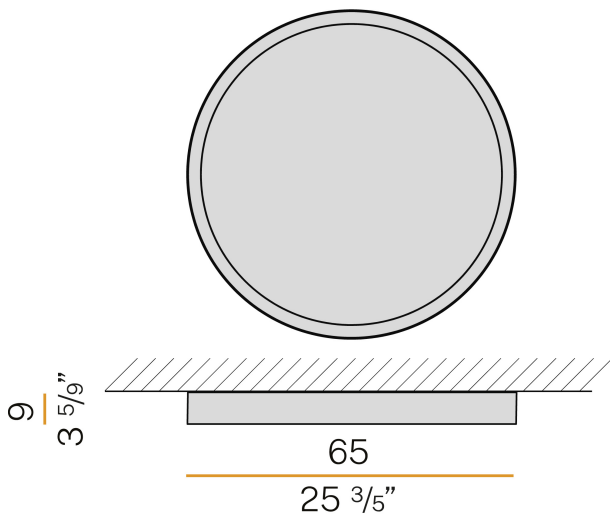

PANZERI

Planet Ring

220-240V AC ON-OFF
P08301.070.0401

● white

Data sheet

CODE	P08301.070.0401
SYSTEM POWER CONSUMPTION	71W
EFFICACY	82.59lm/W
LIGHT SOURCE	LED
LIGHT SOURCE LIFETIME	L80 (B20) 80.000h
COLOUR TEMPERATURE	3000K Ra>90
LIGHT DISTRIBUTION	diffused
POWER SUPPLY	220-240V AC
FREQUENCY	50/60Hz
ELECTRICAL CONFIGURATION	ON-OFF
DRIVER	integrated included
NOMINAL LUMINOUS FLUX	8857lm
LUMEN OUTPUT	5864lm
EFFICIENCY	66.2%
WEIGHT	8,60 Kg
PROTECTION DEGREE	IP40
COLOUR TOLLERANCES	SDCM 3
GLOW WIRE TEST PERFORMANCE	850°
PACKING DIMENSIONS	68,0 x 68,0 x 16,0 cm

Ceiling lighting fixture for interiors, with direct light emission.
Pickled sheet metal structure in white polyacrylic paint.
Aluminium dissipation plate.
Pickled sheet metal closing frame in polyacrylic paint.
Modelled polycarbonate diffuser with opaline finish.

Technical drawing