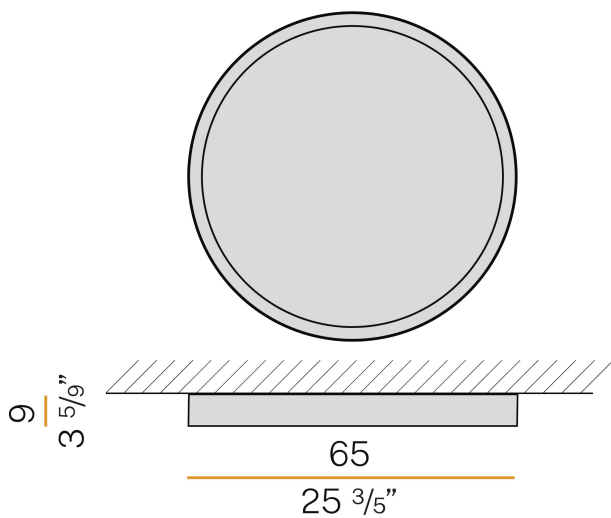

PANZERI

Planet Ring

220-240V AC ON-OFF
P08301.070.0401

● white

Data sheet

CODE	P08301.070.0401
SYSTEM POWER CONSUMPTION	71W
EFFICACY	82.59lm/W
LIGHT SOURCE	LED
LIGHT SOURCE LIFETIME	L80 (B20) 80.000h
COLOUR TEMPERATURE	3000K Ra>90
LIGHT DISTRIBUTION	diffused
POWER SUPPLY	220-240V AC
FREQUENCY	50/60Hz
ELECTRICAL CONFIGURATION	ON-OFF
DRIVER	integrated included
NOMINAL LUMINOUS FLUX	8857lm
LUMEN OUTPUT	5864lm
EFFICIENCY	66.2%
WEIGHT	8,60 Kg
PROTECTION DEGREE	IP40
COLOUR TOLLERANCES	SDCM 3
GLOW WIRE TEST PERFORMANCE	850°
PACKING DIMENSIONS	68,0 x 68,0 x 16,0 cm

Ceiling lighting fixture for interiors, with direct light emission.
Pickled sheet metal structure in white polyacrylic paint.
Aluminium dissipation plate.
Pickled sheet metal closing frame in polyacrylic paint.
Modelled polycarbonate diffuser with opaline finish.

Technical drawing

Application

Polar diagram