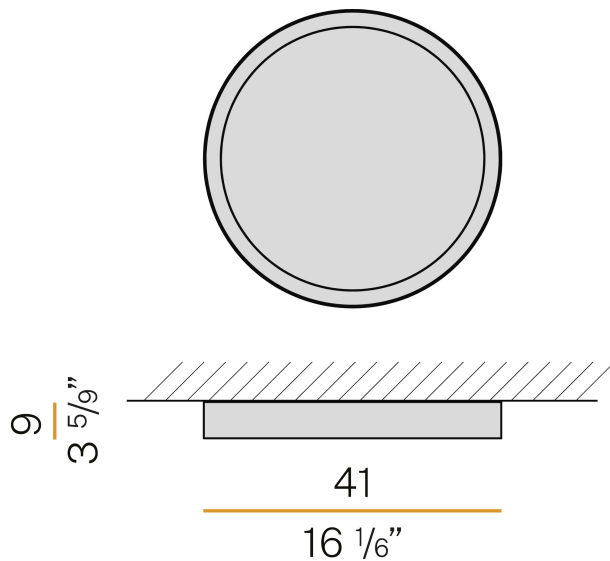

PANZERI

Planet Ring

220-240V AC ON-OFF
P08301.040.0401

● white

Data sheet

CODE	P08301.040.0401
SYSTEM POWER CONSUMPTION	28W
EFFICACY	78.54lm/W
LIGHT SOURCE	LED
LIGHT SOURCE LIFETIME	L80 (B20) 80.000h
COLOUR TEMPERATURE	3000K Ra>90
LIGHT DISTRIBUTION	diffused
POWER SUPPLY	220-240V AC
FREQUENCY	50/60Hz
ELECTRICAL CONFIGURATION	ON-OFF
DRIVER	integrated included
NOMINAL LUMINOUS FLUX	332lm
LUMEN OUTPUT	2199lm
EFFICIENCY	66.2%
WEIGHT	3,85 Kg
PROTECTION DEGREE	IP40
COLOUR TOLLERANCES	SDCM 3
GLOW WIRE TEST PERFORMANCE	850°
PACKING DIMENSIONS	46,0 x 16,0 x 46,0 cm

Ceiling lighting fixture for interiors, with direct light emission.
Pickled sheet metal structure in white polyacrylic paint.
Pickled sheet metal closing frame in polyacrylic paint.
Modelled polycarbonate diffuser with opaline finish.

Technical drawing

Application

Polar diagram