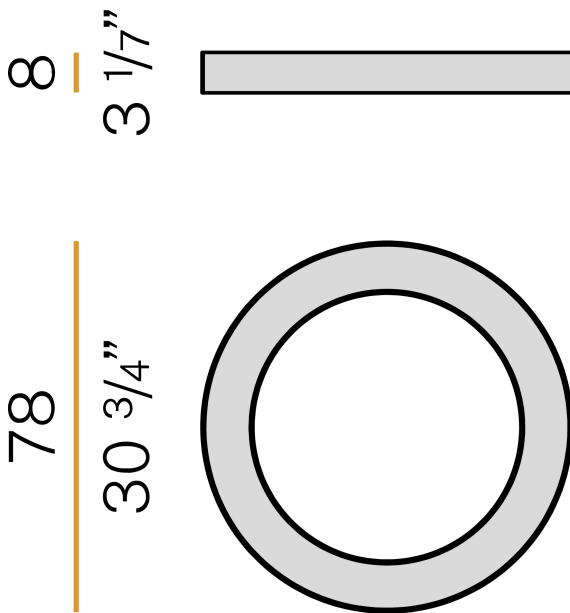

PANZERI

Silver Ring

220-240V AC dimmable (DALI/Push DIM)

P08217.080.0402

Data sheet

CODE	P08217.080.0402
SYSTEM POWER CONSUMPTION	45W
EFFICACY	67.84lm/W
LIGHT SOURCE	LED
COLOUR TEMPERATURE	3000K Ra>90
LIGHT DISTRIBUTION	diffused
POWER SUPPLY	220-240V AC
FREQUENCY	50/60Hz
ELECTRICAL CONFIGURATION	dimmable (DALI/Push DIM)
DRIVER	integrated included
NOMINAL LUMINOUS FLUX	6111lm
LUMEN OUTPUT	3053lm
EFFICIENCY	50%
WEIGHT	7,63 Kg
PROTECTION DEGREE	IP40
COLOUR TOLLERANCES	SDCM 3
GLOW WIRE TEST PERFORMANCE	850°
PACKING DIMENSIONS	90,0 x 18,0 x 90,0 cm

Ceiling or wall lighting fixture for interiors, with direct light emission.
Pickled sheet metal ceiling/wall bracket in polyacrylic paint.
Pickled sheet metal structure in polyacrylic paint.
Aluminium dissipation plates.
Pickled sheet metal covers in white, black or bronze polyacrylic paint, or with gold leaf coating.
Modelled polycarbonate diffuser with opaline finish.

Technical drawing

Application

Polar diagram