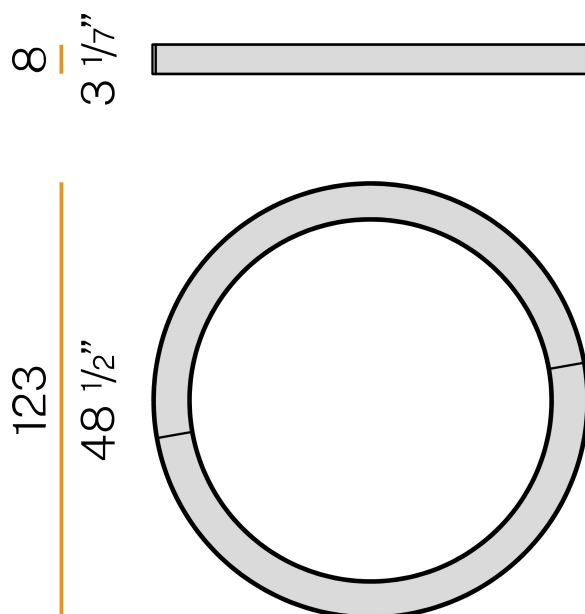

Technical drawing