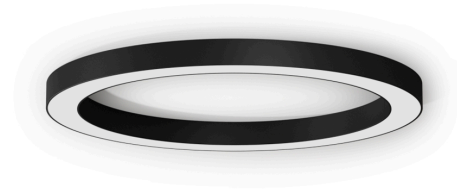

## Silver Ring

220-240V AC dimmable (DALI/Push DIM)

P08202.120.0402

### Data sheet

CODE	P08202.120.0402
SYSTEM POWER CONSUMPTION	75W
EFFICACY	69.77lm/W
LIGHT SOURCE	LED
COLOUR TEMPERATURE	3000K Ra>90
LIGHT DISTRIBUTION	diffused
POWER SUPPLY	220-240V AC
FREQUENCY	50/60Hz
ELECTRICAL CONFIGURATION	dimmable (DALI/Push DIM)
DRIVER	integrated included
NOMINAL LUMINOUS FLUX	10477lm
LUMEN OUTPUT	5233lm
EFFICIENCY	49.9%
WEIGHT	11,63 Kg
PROTECTION DEGREE	IP40
COLOUR TOLLERANCES	SDCM 3
GLOW WIRE TEST PERFORMANCE	850°
PACKING DIMENSIONS	135,0 x 18,0 x 135,0 cm

Ceiling or wall lighting fixture for interiors, with direct light emission.  
Pickled sheet metal ceiling/wall bracket in polyacrylic paint.  
Pickled sheet metal structure in polyacrylic paint.  
Aluminium dissipation plates.  
Pickled sheet metal covers in white, black or bronze polyacrylic paint, or with gold leaf coating.  
Modelled polycarbonate diffuser with opaline finish.