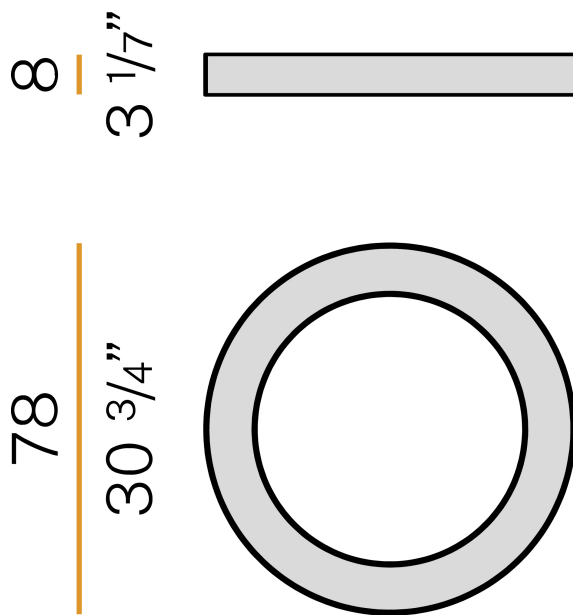

PANZERI

Silver Ring

220-240V AC dimmable (DALI/Push DIM)

P08202.080.0402

Data sheet

CODE	P08202.080.0402
SYSTEM POWER CONSUMPTION	45W
EFFICACY	67.84lm/W
LIGHT SOURCE	LED
COLOUR TEMPERATURE	3000K Ra>90
LIGHT DISTRIBUTION	diffused
POWER SUPPLY	220-240V AC
FREQUENCY	50/60Hz
ELECTRICAL CONFIGURATION	dimmable (DALI/Push DIM)
DRIVER	integrated included
NOMINAL LUMINOUS FLUX	6111lm
LUMEN OUTPUT	3053lm
EFFICIENCY	50%
WEIGHT	7,63 Kg
PROTECTION DEGREE	IP40
COLOUR TOLLERANCES	SDCM 3
GLOW WIRE TEST PERFORMANCE	850°
PACKING DIMENSIONS	90,0 x 18,0 x 90,0 cm

Ceiling or wall lighting fixture for interiors, with direct light emission.
Pickled sheet metal ceiling/wall bracket in polyacrylic paint.
Pickled sheet metal structure in polyacrylic paint.
Aluminium dissipation plates.
Pickled sheet metal covers in white, black or bronze polyacrylic paint, or with gold leaf coating.
Modelled polycarbonate diffuser with opaline finish.

Technical drawing