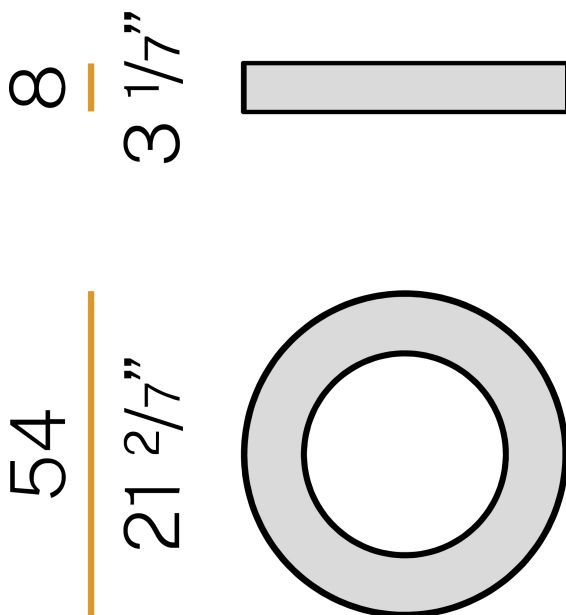

### Data sheet

CODE	P08202.050.0402
SYSTEM POWER CONSUMPTION	25W
EFFICACY	72.36lm/W
LIGHT SOURCE	LED
COLOUR TEMPERATURE	3000K Ra>90
LIGHT DISTRIBUTION	diffused
POWER SUPPLY	220-240V AC
FREQUENCY	50/60Hz
ELECTRICAL CONFIGURATION	dimmable (DALI/Push DIM)
DRIVER	integrated included
NOMINAL LUMINOUS FLUX	3100lm
LUMEN OUTPUT	1809lm
EFFICIENCY	58.4%
WEIGHT	4.90 Kg
PROTECTION DEGREE	IP40
COLOUR TOLLERANCES	SDCM 3
GLOW WIRE TEST PERFORMANCE	850°
PACKING DIMENSIONS	58,0 x 14,0 x 58,0 cm

### Technical drawing