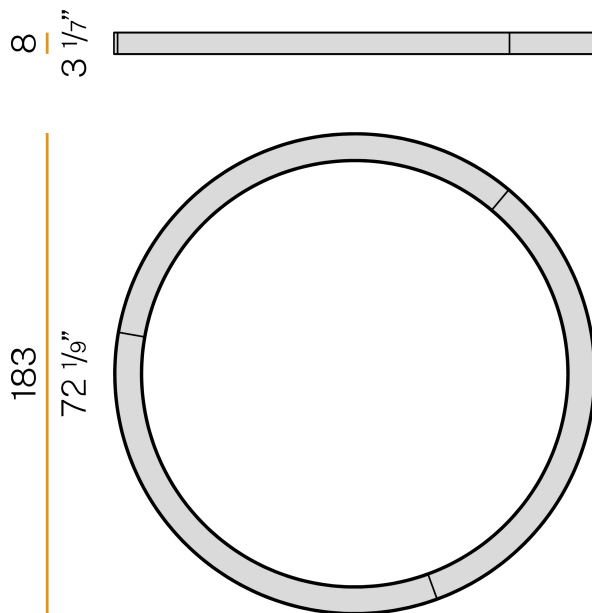

PANZERI

Silver Ring

220-240V AC dimmable (DALI/Push DIM)

P08201.180.0402

● white

Data sheet

CODE	P08201.180.0402
SYSTEM POWER CONSUMPTION	110W
EFFICACY	71.36lm/W
LIGHT SOURCE	LED
COLOUR TEMPERATURE	3000K Ra>90
LIGHT DISTRIBUTION	diffused
POWER SUPPLY	220-240V AC
FREQUENCY	50/60Hz
ELECTRICAL CONFIGURATION	dimmable (DALI/Push DIM)
DRIVER	integrated included
NOMINAL LUMINOUS FLUX	15716lm
LUMEN OUTPUT	7850lm
EFFICIENCY	49.9%
WEIGHT	18,86 Kg
PROTECTION DEGREE	IP40
COLOUR TOLLERANCES	SDCM 3
GLOW WIRE TEST PERFORMANCE	850°
PACKING DIMENSIONS	200,0 x 18,0 x 200,0 cm

Ceiling or wall lighting fixture for interiors, with direct light emission.
Pickled sheet metal ceiling/wall bracket in polyacrylic paint.
Pickled sheet metal structure in polyacrylic paint.
Aluminium dissipation plates.
Pickled sheet metal covers in white, black or bronze polyacrylic paint, or with gold leaf coating.
Modelled polycarbonate diffuser with opaline finish.

Technical drawing

Application

Polar diagram