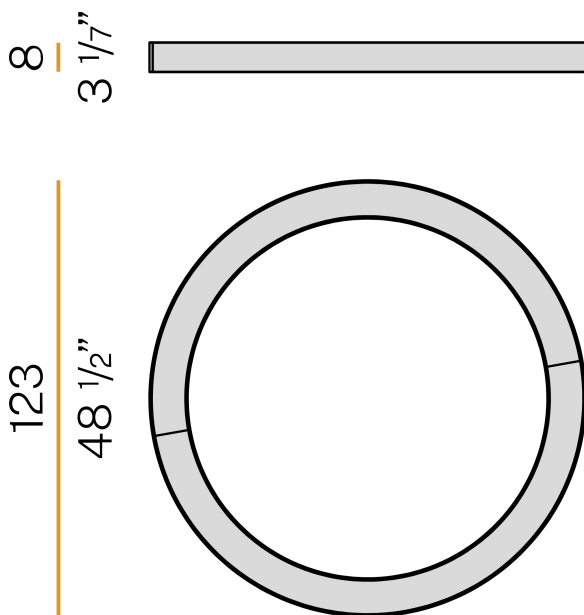

### Data sheet

CODE	P08201.120.0402
SYSTEM POWER CONSUMPTION	75W
EFFICACY	69.77lm/W
LIGHT SOURCE	LED
COLOUR TEMPERATURE	3000K Ra>90
LIGHT DISTRIBUTION	diffused
POWER SUPPLY	220-240V AC
FREQUENCY	50/60Hz
ELECTRICAL CONFIGURATION	dimmable (DALI/Push DIM)
DRIVER	integrated included
NOMINAL LUMINOUS FLUX	10477lm
LUMEN OUTPUT	5233lm
EFFICIENCY	49.9%
WEIGHT	11,63 Kg
PROTECTION DEGREE	IP40
COLOUR TOLLERANCES	SDCM 3
GLOW WIRE TEST PERFORMANCE	850°
PACKING DIMENSIONS	135,0 x 18,0 x 135,0 cm

### Technical drawing