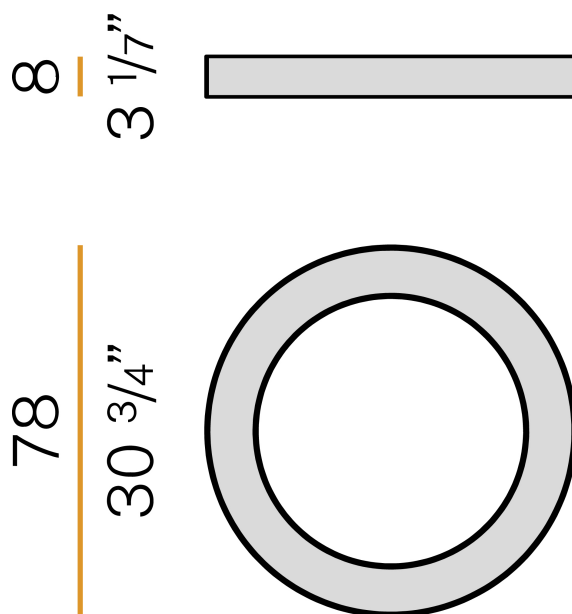

### Data sheet

CODE	P08201.080.0402
SYSTEM POWER CONSUMPTION	45W
EFFICACY	67.84lm/W
LIGHT SOURCE	LED
COLOUR TEMPERATURE	3000K Ra>90
LIGHT DISTRIBUTION	diffused
POWER SUPPLY	220-240V AC
FREQUENCY	50/60Hz
ELECTRICAL CONFIGURATION	dimmable (DALI/Push DIM)
DRIVER	integrated included
NOMINAL LUMINOUS FLUX	6111lm
LUMEN OUTPUT	3053lm
EFFICIENCY	50%
WEIGHT	7,63 Kg
PROTECTION DEGREE	IP40
COLOUR TOLLERANCES	SDCM 3
GLOW WIRE TEST PERFORMANCE	850°
PACKING DIMENSIONS	90,0 x 18,0 x 90,0 cm

### Technical drawing