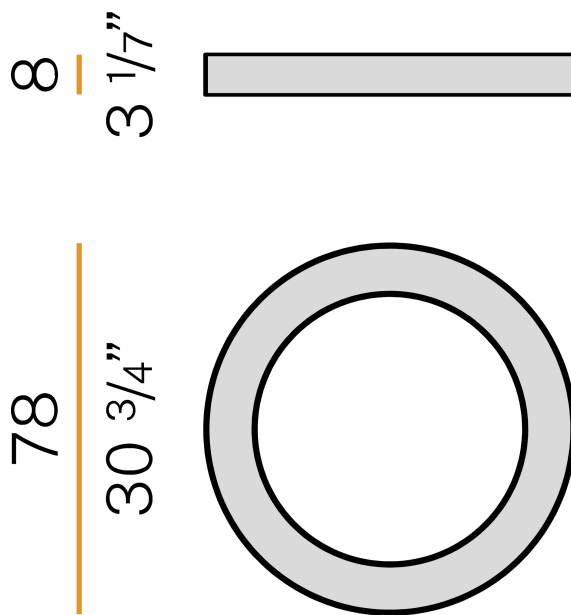

### Data sheet

CODE	P08201.080.0402
SYSTEM POWER CONSUMPTION	45W
EFFICACY	67.84lm/W
LIGHT SOURCE	LED
COLOUR TEMPERATURE	3000K Ra>90
LIGHT DISTRIBUTION	diffused
POWER SUPPLY	220-240V AC
FREQUENCY	50/60Hz
ELECTRICAL CONFIGURATION	dimmable (DALI/Push DIM)
DRIVER	integrated included
NOMINAL LUMINOUS FLUX	6111lm
LUMEN OUTPUT	3053lm
EFFICIENCY	50%
WEIGHT	7,63 Kg
PROTECTION DEGREE	IP40
COLOUR TOLLERANCES	SDCM 3
GLOW WIRE TEST PERFORMANCE	850°
PACKING DIMENSIONS	90,0 x 18,0 x 90,0 cm

### Technical drawing