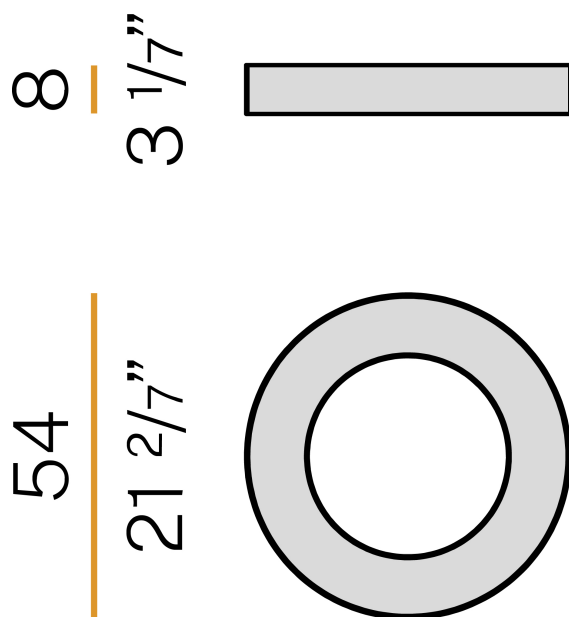

PANZERI

Silver Ring

220-240V AC dimmable (DALI/Push DIM)

P08201.050.0402

● white

Data sheet

CODE	P08201.050.0402
SYSTEM POWER CONSUMPTION	25W
EFFICACY	72.36lm/W
LIGHT SOURCE	LED
COLOUR TEMPERATURE	3000K Ra>90
LIGHT DISTRIBUTION	diffused
POWER SUPPLY	220-240V AC
FREQUENCY	50/60Hz
ELECTRICAL CONFIGURATION	dimmable (DALI/Push DIM)
DRIVER	integrated included
NOMINAL LUMINOUS FLUX	3100lm
LUMEN OUTPUT	1809lm
EFFICIENCY	58.4%
WEIGHT	4.90 Kg
PROTECTION DEGREE	IP40
COLOUR TOLLERANCES	SDCM 3
GLOW WIRE TEST PERFORMANCE	850°
PACKING DIMENSIONS	58,0 x 14,0 x 58,0 cm

Ceiling or wall lighting fixture for interiors, with direct light emission.
Pickled sheet metal ceiling/wall bracket in polyacrylic paint.
Pickled sheet metal structure in polyacrylic paint.
Aluminium dissipation plates.
Pickled sheet metal covers in white, black or bronze polyacrylic paint, or with gold leaf coating.
Modelled polycarbonate diffuser with opaline finish.

Technical drawing

Application

Polar diagram