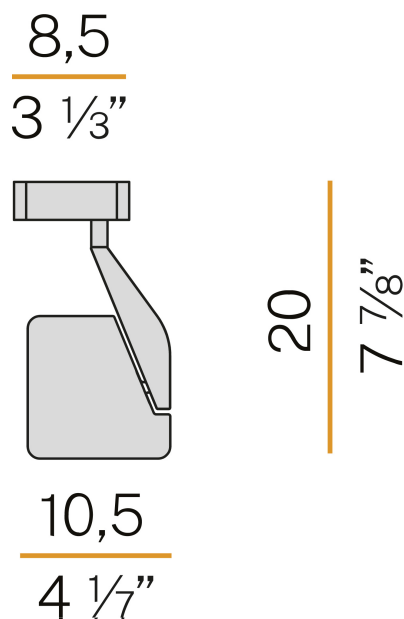

### Data sheet

CODE	P07730.000.0101
SYSTEM POWER CONSUMPTION	8,5W
EFFICACY	102.5lm/W
LIGHT SOURCE	LED
LIGHT SOURCE LIFETIME	L90 (B10) 50.000h
COLOUR TEMPERATURE	3000K Ra>80
LIGHT DISTRIBUTION	adjustable
BEAM ANGLE	90°
POWER SUPPLY	220-240V AC
FREQUENCY	50/60Hz
ELECTRICAL CONFIGURATION	ON-OFF
DRIVER	integrated included
NOMINAL LUMINOUS FLUX	1027lm
LUMEN OUTPUT	820lm
EFFICIENCY	79.8%
WEIGHT	0,46 Kg
PROTECTION DEGREE	IP40
COLOUR TOLLERANCES	SDCM 3
PACKING DIMENSIONS	12,0 x 24,0 x 13,0 cm

### Technical drawing