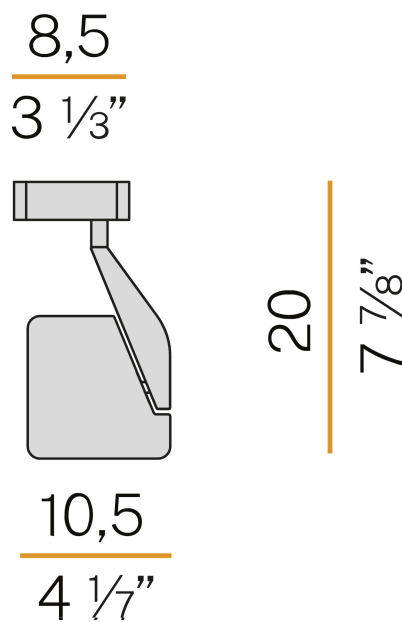

PANZERI

Jackie

220-240V AC ON-OFF
P07701.000.0101

● white

Data sheet

CODE	P07701.000.0101
SYSTEM POWER CONSUMPTION	8,5W
EFFICACY	102.5lm/W
LIGHT SOURCE	LED
LIGHT SOURCE LIFETIME	L90 (B10) 50.000h
COLOUR TEMPERATURE	3000K Ra>80
LIGHT DISTRIBUTION	adjustable
BEAM ANGLE	90°
POWER SUPPLY	220-240V AC
FREQUENCY	50/60Hz
ELECTRICAL CONFIGURATION	ON-OFF
DRIVER	integrated included
NOMINAL LUMINOUS FLUX	1027lm
LUMEN OUTPUT	820lm
EFFICIENCY	79.8%
WEIGHT	0,46 Kg
PROTECTION DEGREE	IP40
COLOUR TOLLERANCES	SDCM 3
PACKING DIMENSIONS	12,0 x 24,0 x 13,0 cm

Ceiling or wall lighting fixture for interiors, with swivelling light beam.
Pickled sheet metal ceiling/wall bracket in polyacrylic paint.
Die-cast aluminium wall plate in polyacrylic paint.
Die-cast aluminium structure in white, black, red or titanium polyacrylic paint.
Die-cast aluminium head rotating on two axes in polyacrylic paint.
Modelled acrylic diffuser with mat finish and double serigraphy.

Technical drawing

Application

Polar diagram