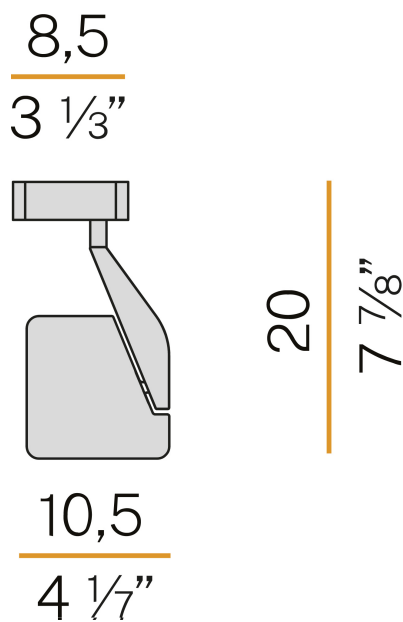

PANZERI

Jackie

220-240V AC ON-OFF
P07701.000.0101

● white

Data sheet

CODE	P07701.000.0101
SYSTEM POWER CONSUMPTION	8,5W
EFFICACY	102.5lm/W
LIGHT SOURCE	LED
LIGHT SOURCE LIFETIME	L90 (B10) 50.000h
COLOUR TEMPERATURE	3000K Ra>80
LIGHT DISTRIBUTION	adjustable
BEAM ANGLE	90°
POWER SUPPLY	220-240V AC
FREQUENCY	50/60Hz
ELECTRICAL CONFIGURATION	ON-OFF
DRIVER	integrated included
NOMINAL LUMINOUS FLUX	1027lm
LUMEN OUTPUT	820lm
EFFICIENCY	79.8%
WEIGHT	0,46 Kg
PROTECTION DEGREE	IP40
COLOUR TOLLERANCES	SDCM 3
PACKING DIMENSIONS	12,0 x 24,0 x 13,0 cm

Ceiling or wall lighting fixture for interiors, with swivelling light beam.
Pickled sheet metal ceiling/wall bracket in polyacrylic paint.
Die-cast aluminium wall plate in polyacrylic paint.
Die-cast aluminium structure in white, black, red or titanium polyacrylic paint.
Die-cast aluminium head rotating on two axes in polyacrylic paint.
Modelled acrylic diffuser with mat finish and double serigraphy.

Technical drawing

Application

Polar diagram