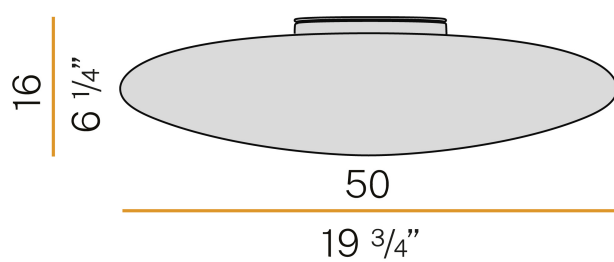

Technical drawing