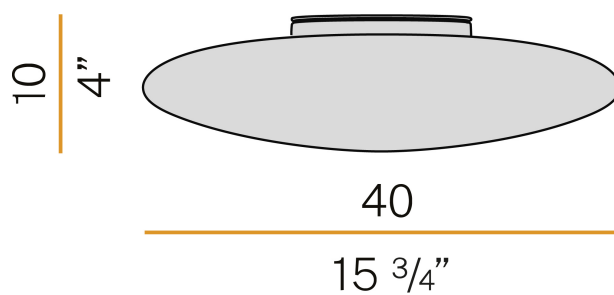

Technical drawing