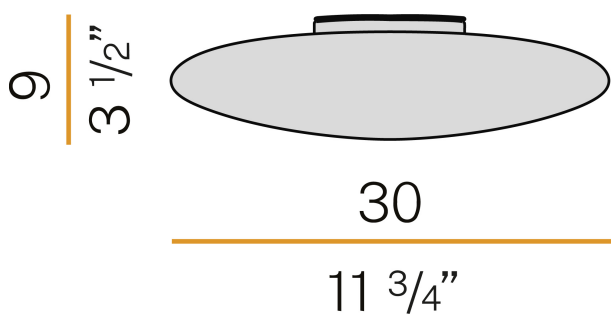

PANZERI

Disco

220-240V AC ON-OFF

P06601.030.0401

● white

Data sheet

CODE	P06601.030.0401
SYSTEM POWER CONSUMPTION	13W
EFFICACY	71.69lm/W
LIGHT SOURCE	LED
LIGHT SOURCE LIFETIME	L80 (B20) 60.000h
COLOUR TEMPERATURE	3000K Ra>90
LIGHT DISTRIBUTION	diffused
POWER SUPPLY	220-240V AC
FREQUENCY	50/60Hz
ELECTRICAL CONFIGURATION	ON-OFF
DRIVER	integrated included
NOMINAL LUMINOUS FLUX	1160lm
LUMEN OUTPUT	932lm
EFFICIENCY	80.3%
WEIGHT	1,37 Kg
PROTECTION DEGREE	IP20
COLOUR TOLLERANCES	SDCM 3
PACKING DIMENSIONS	37,0 x 20,0 x 37,0 cm

Ceiling or wall lighting fixture for interiors, with direct and indirect light emission.
Wall plate with lever-closing mechanism in pressed pickled sheet metal in white powder paint.
Aluminium dissipation plate.
Diffuser in mat white blown glass.

Technical drawing

Application