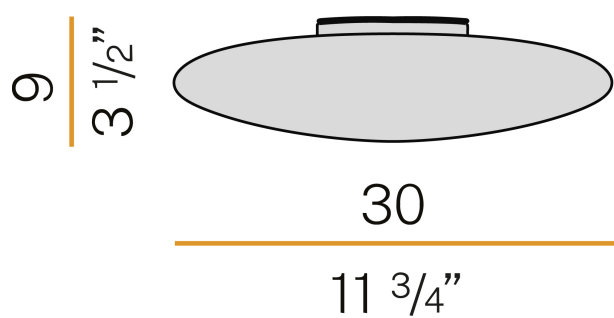

PANZERI

Disco

220-240V AC ON-OFF
P06601.030.0401

● white

Data sheet

CODE	P06601.030.0401
SYSTEM POWER CONSUMPTION	13W
EFFICACY	71.69lm/W
LIGHT SOURCE	LED
LIGHT SOURCE LIFETIME	L80 (B20) 60.000h
COLOUR TEMPERATURE	3000K Ra>90
LIGHT DISTRIBUTION	diffused
POWER SUPPLY	220-240V AC
FREQUENCY	50/60Hz
ELECTRICAL CONFIGURATION	ON-OFF
DRIVER	integrated included
NOMINAL LUMINOUS FLUX	1160lm
LUMEN OUTPUT	932lm
EFFICIENCY	80.3%
WEIGHT	1,49 Kg
PROTECTION DEGREE	IP20
COLOUR TOLLERANCES	SDCM 3
PACKING DIMENSIONS	33,0 x 33,0 x 19,0 cm

Ceiling or wall lighting fixture for interiors, with direct and indirect light emission.
Wall plate with lever-closing mechanism in pressed pickled sheet metal in white powder paint.
Aluminium dissipation plate.
Diffuser in mat white blown glass.

Technical drawing

Application