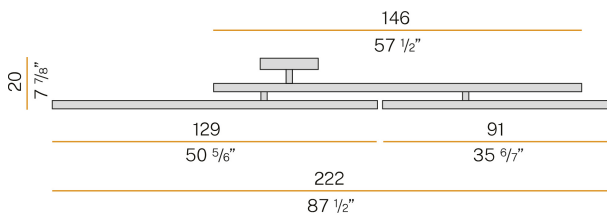

Technical drawing