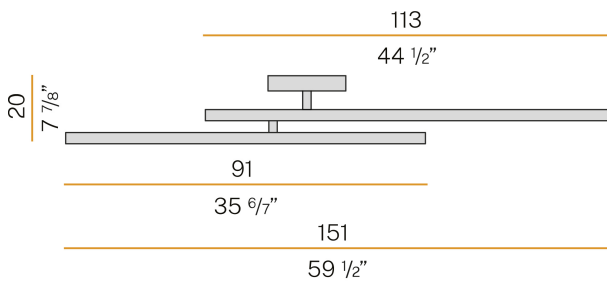

Technical drawing