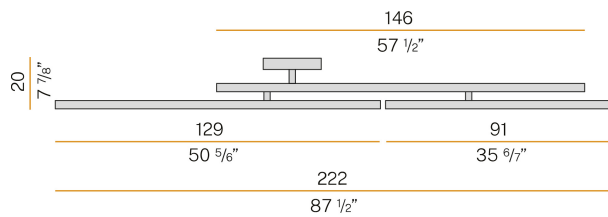

Technical drawing