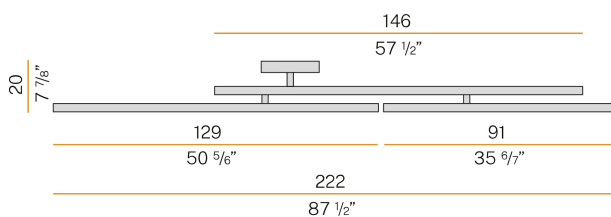

Technical drawing