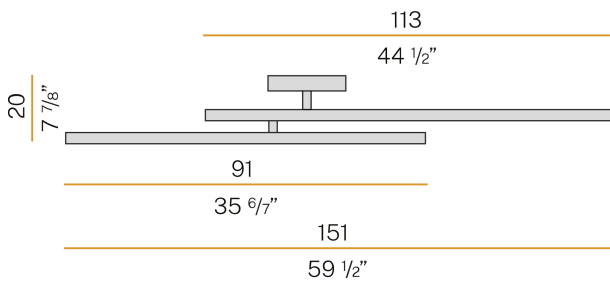

PANZERI

Carmen

220-240V AC ON-OFF
P06401.002.0401

● white

Data sheet

CODE	P06401.002.0401
SYSTEM POWER CONSUMPTION	28,5W
EFFICACY	89.96lm/W
LIGHT SOURCE	LED
LIGHT SOURCE LIFETIME	L80 (B20) 80.000h
COLOUR TEMPERATURE	3000K Ra>90
LIGHT DISTRIBUTION	diffused
POWER SUPPLY	220-240V AC
FREQUENCY	50/60Hz
ELECTRICAL CONFIGURATION	ON-OFF
DRIVER	integrated included
NOMINAL LUMINOUS FLUX	3420lm
LUMEN OUTPUT	2519lm
EFFICIENCY	73.7%
WEIGHT	4,08 Kg
PROTECTION DEGREE	IP20
COLOUR TOLLERANCES	SDCM 3
GLOW WIRE TEST PERFORMANCE	850°
PACKING DIMENSIONS	18,0 x 140,0 x 31,0 cm

Ceiling or wall lighting fixture for interiors, with indirect light emission.
Pickled sheet metal ceiling/wall bracket in polyacrylic paint.
Pickled sheet metal wall plate in polyacrylic paint.
Turned steel joints in polyacrylic paint.
Structure with adjustable arms in pickled sheet metal in white or black polyacrylic paint.
Aluminium dissipation plates in polyacrylic paint.
Modelled polycarbonate screens with transparent finish.

Technical drawing

Application

Polar diagram