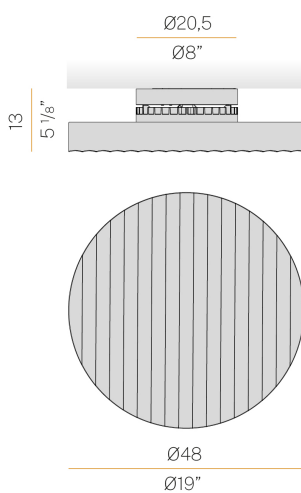

### Data sheet

CODE	P06101.050.0504
SYSTEM POWER CONSUMPTION	22,5W
EFFICACY	82,5lm/W
LIGHT SOURCE	LED
COLOUR TEMPERATURE	2700K Ra>90
LIGHT DISTRIBUTION	diffused
POWER SUPPLY	220-240V AC
FREQUENCY	50/60Hz
ELECTRICAL CONFIGURATION	dimmable (phase cut)
DRIVER	integrated included
NOMINAL LUMINOUS FLUX	262lm
LUMEN OUTPUT	1815lm
EFFICIENCY	69,2%
WEIGHT	6,73 Kg
PROTECTION DEGREE	IP20
COLOUR TOLLERANCES	SDCM <3
PACKING DIMENSIONS	52,0 x 52,0 x 16,0 cm

### Technical drawing