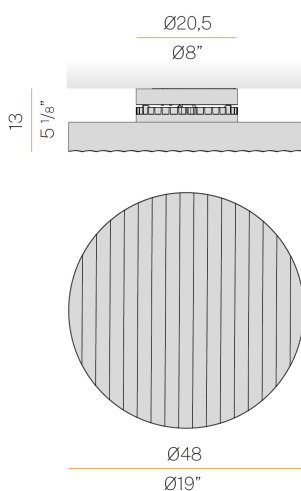

Technical drawing