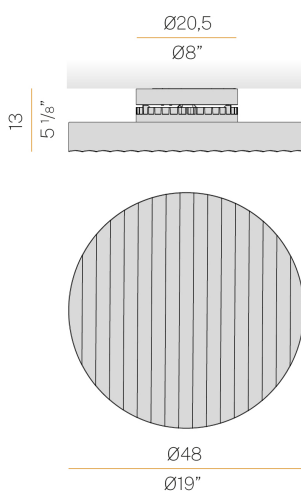

## Côte

220-240V AC dimmable (phase cut)

P06101.050.0404

 white

### Data sheet

CODE	P06101.050.0404
SYSTEM POWER CONSUMPTION	22,5W
EFFICACY	85lm/W
LIGHT SOURCE	LED
COLOUR TEMPERATURE	3000K Ra>90
LIGHT DISTRIBUTION	diffused
POWER SUPPLY	220-240V AC
FREQUENCY	50/60Hz
ELECTRICAL CONFIGURATION	dimmable (phase cut)
DRIVER	integrated included
NOMINAL LUMINOUS FLUX	2702lm
LUMEN OUTPUT	1870lm
EFFICIENCY	69.2%
WEIGHT	5,45 Kg
PROTECTION DEGREE	IP20
COLOUR TOLLERANCES	SDCM <3
PACKING DIMENSIONS	0,0 x 0,0 x 0,0 cm

### Technical drawing