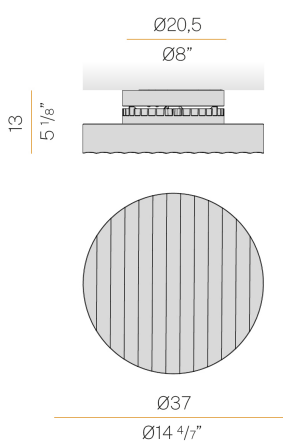

Technical drawing