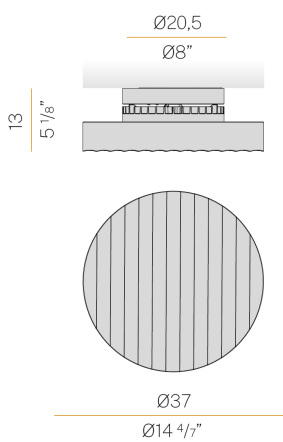

Technical drawing