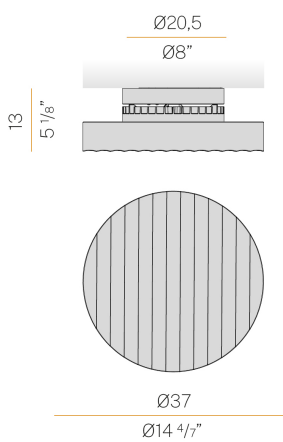

## Côte

220-240V AC dimmable (phase cut)

P06101.035.0504

white

### Data sheet

CODE	P06101.035.0504
SYSTEM POWER CONSUMPTION	19W
EFFICACY	78,16lm/W
LIGHT SOURCE	LED
COLOUR TEMPERATURE	2700K Ra>90
LIGHT DISTRIBUTION	diffused
POWER SUPPLY	220-240V AC
FREQUENCY	50/60Hz
ELECTRICAL CONFIGURATION	dimmable (phase cut)
DRIVER	integrated included
NOMINAL LUMINOUS FLUX	2621lm
LUMEN OUTPUT	1485lm
EFFICIENCY	56.7%
WEIGHT	3,40 Kg
PROTECTION DEGREE	IP40
COLOUR TOLLERANCES	SDCM <3
PACKING DIMENSIONS	0,0 x 0,0 x 0,0 cm

### Technical drawing