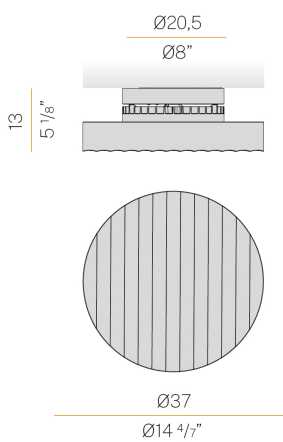

PANZERI

Côte

220-240V AC dimmable (phase cut)

P06101.035.0404

white

Data sheet

CODE	P06101.035.0404
SYSTEM POWER CONSUMPTION	19W
EFFICACY	80.53lm/W
LIGHT SOURCE	LED
COLOUR TEMPERATURE	3000K Ra>90
LIGHT DISTRIBUTION	diffused
POWER SUPPLY	220-240V AC
FREQUENCY	50/60Hz
ELECTRICAL CONFIGURATION	dimmable (phase cut)
DRIVER	integrated included
NOMINAL LUMINOUS FLUX	2702lm
LUMEN OUTPUT	1530lm
EFFICIENCY	56.6%
WEIGHT	3,40 Kg
PROTECTION DEGREE	IP40
COLOUR TOLLERANCES	SDCM <3
PACKING DIMENSIONS	0,0 x 0,0 x 0,0 cm

Ceiling or wall lighting fixture for interiors, with direct light emission.
Die-cast aluminium structure in white polyacrylic paint.
Diffuser screen made of frosted blown glass with matt white or smoke grey finish.
Pickled sheet metal covering with ceiling fixing bracket in white polyacrylic paint.

Technical drawing

Application