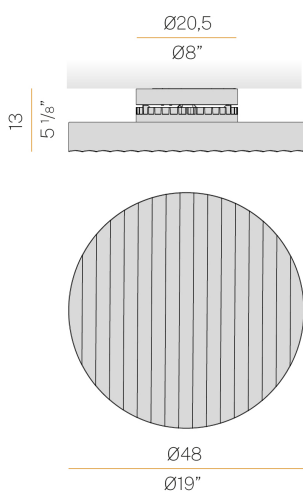

Technical drawing