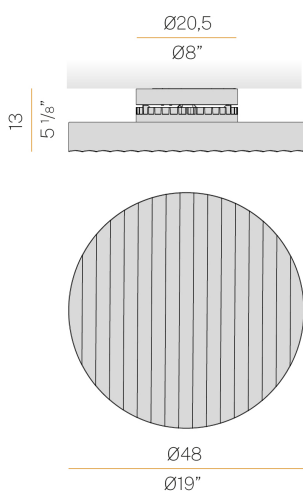

Technical drawing