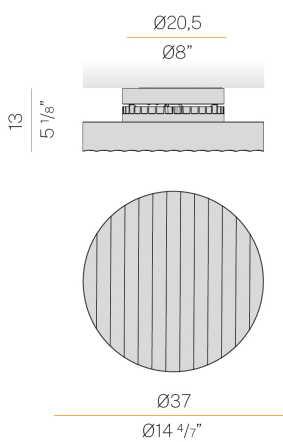

## Côte

220-240V AC dimmable (phase cut)

P06001.035.0504

white

### Data sheet

CODE	P06001.035.0504
SYSTEM POWER CONSUMPTION	19W
EFFICACY	78,16lm/W
LIGHT SOURCE	LED
COLOUR TEMPERATURE	2700K Ra>90
LIGHT DISTRIBUTION	diffused
POWER SUPPLY	220-240V AC
FREQUENCY	50/60Hz
ELECTRICAL CONFIGURATION	dimmable (phase cut)
DRIVER	integrated included
NOMINAL LUMINOUS FLUX	2312lm
LUMEN OUTPUT	1485lm
EFFICIENCY	64.2%
WEIGHT	3,40 Kg
PROTECTION DEGREE	IP20
COLOUR TOLLERANCES	SDCM <3
PACKING DIMENSIONS	0,0 x 0,0 x 0,0 cm

### Technical drawing