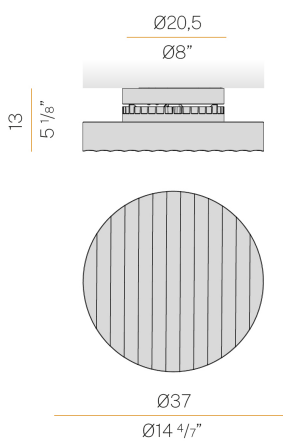

PANZERI

Côte

220-240V AC dimmable (phase cut)

P06001.035.0404

white

Data sheet

CODE	P06001.035.0404
SYSTEM POWER CONSUMPTION	19W
EFFICACY	80.53lm/W
LIGHT SOURCE	LED
COLOUR TEMPERATURE	3000K Ra>90
LIGHT DISTRIBUTION	diffused
POWER SUPPLY	220-240V AC
FREQUENCY	50/60Hz
ELECTRICAL CONFIGURATION	dimmable (phase cut)
DRIVER	integrated included
NOMINAL LUMINOUS FLUX	2384lm
LUMEN OUTPUT	1530lm
EFFICIENCY	64.2%
WEIGHT	3,40 Kg
PROTECTION DEGREE	IP20
COLOUR TOLLERANCES	SDCM <3
PACKING DIMENSIONS	0,0 x 0,0 x 0,0 cm

Ceiling or wall lighting fixture for interiors, with direct light emission.
Die-cast aluminium structure in white polyacrylic paint.
Diffuser screen made of frosted blown glass with matt white or smoke grey finish.
Pickled sheet metal covering with ceiling fixing bracket in white polyacrylic paint.

Technical drawing

Application