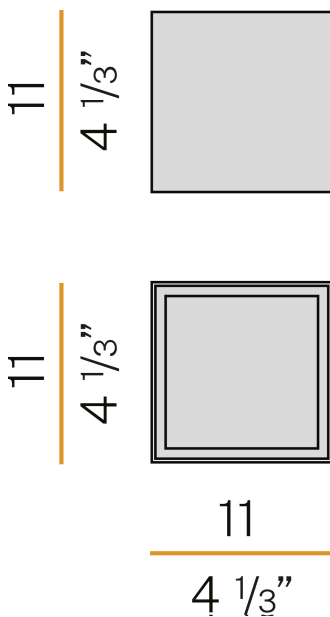

Technical drawing