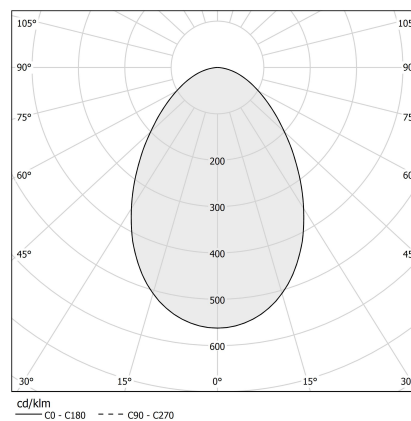

Application

Polar diagram