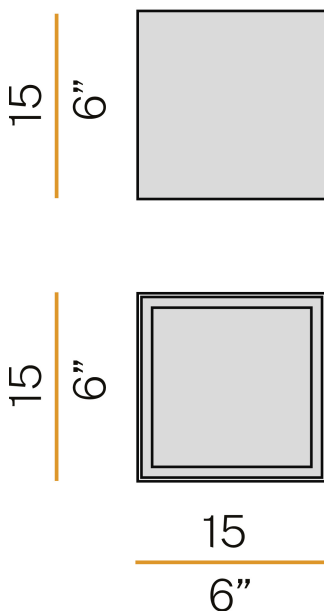

Technical drawing