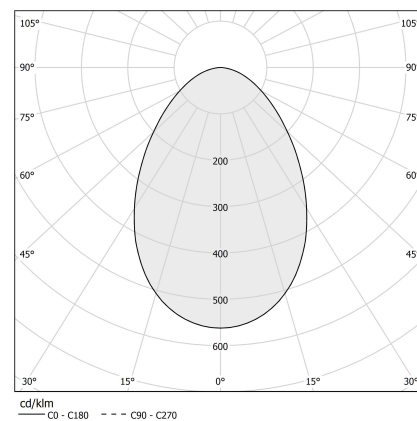

### Data sheet

CODE	P03917.015.0406
SYSTEM POWER CONSUMPTION	15W
EFFICACY	63.73lm/W
LIGHT SOURCE	LED
LIGHT SOURCE LIFETIME	L70 (B50) 50.000h
COLOUR TEMPERATURE	3000K Ra>90
LIGHT DISTRIBUTION	diffused
POWER SUPPLY	220-240V AC
FREQUENCY	50/60Hz
ELECTRICAL CONFIGURATION	ON-OFF
DRIVER	integrated included
NOMINAL LUMINOUS FLUX	1275lm
LUMEN OUTPUT	956lm
EFFICIENCY	75%
WEIGHT	1,32 Kg
PROTECTION DEGREE	IP40
COLOUR TOLLERANCES	SDCM 3
PACKING DIMENSIONS	20,0 x 20,0 x 22,0 cm

### Technical drawing

### Polar diagram