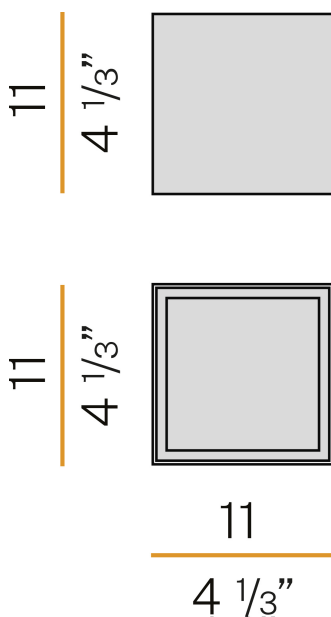

### Data sheet

CODE	P03902.011.0406
SYSTEM POWER CONSUMPTION	10W
EFFICACY	59.5lm/W
LIGHT SOURCE	LED
LIGHT SOURCE LIFETIME	L70 (B50) 50.000h
COLOUR TEMPERATURE	3000K Ra>90
LIGHT DISTRIBUTION	diffused
POWER SUPPLY	220-240V AC
FREQUENCY	50/60Hz
ELECTRICAL CONFIGURATION	ON-OFF
DRIVER	integrated included
NOMINAL LUMINOUS FLUX	850lm
LUMEN OUTPUT	595lm
EFFICIENCY	70%
WEIGHT	0,51 Kg
PROTECTION DEGREE	IP40
COLOUR TOLLERANCES	SDCM 3
PACKING DIMENSIONS	12,0 x 24,0 x 13,0 cm

### Technical drawing