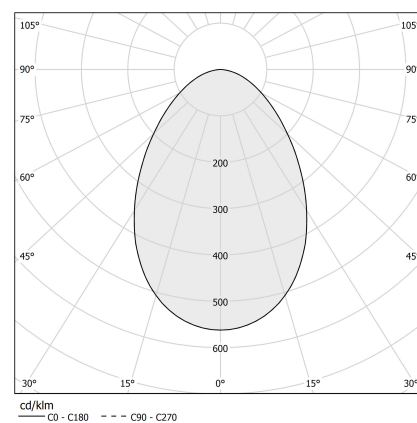

### Data sheet

CODE	P03902.011.0406
SYSTEM POWER CONSUMPTION	10W
EFFICACY	59.5lm/W
LIGHT SOURCE	LED
LIGHT SOURCE LIFETIME	L70 (B50) 50.000h
COLOUR TEMPERATURE	3000K Ra>90
LIGHT DISTRIBUTION	diffused
POWER SUPPLY	220-240V AC
FREQUENCY	50/60Hz
ELECTRICAL CONFIGURATION	ON-OFF
DRIVER	integrated included
NOMINAL LUMINOUS FLUX	850lm
LUMEN OUTPUT	595lm
EFFICIENCY	70%
WEIGHT	0,51 Kg
PROTECTION DEGREE	IP40
COLOUR TOLLERANCES	SDCM 3
PACKING DIMENSIONS	12,0 x 24,0 x 13,0 cm

### Technical drawing

### Polar diagram