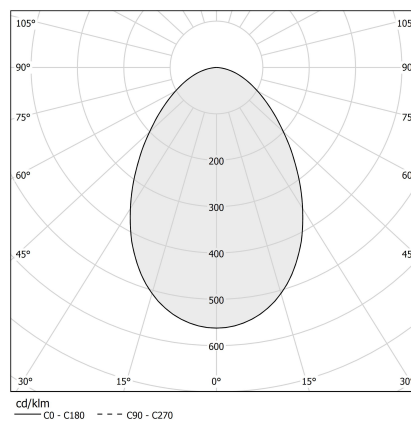

### Data sheet

CODE	P03901.015.0406
SYSTEM POWER CONSUMPTION	15W
EFFICACY	63.73lm/W
LIGHT SOURCE	LED
LIGHT SOURCE LIFETIME	L70 (B50) 50.000h
COLOUR TEMPERATURE	3000K Ra>90
LIGHT DISTRIBUTION	diffused
POWER SUPPLY	220-240V AC
FREQUENCY	50/60Hz
ELECTRICAL CONFIGURATION	ON-OFF
DRIVER	integrated included
NOMINAL LUMINOUS FLUX	1275lm
LUMEN OUTPUT	956lm
EFFICIENCY	75%
WEIGHT	1,32 Kg
PROTECTION DEGREE	IP40
COLOUR TOLLERANCES	SDCM 3
PACKING DIMENSIONS	20,0 x 20,0 x 22,0 cm

### Technical drawing

### Polar diagram