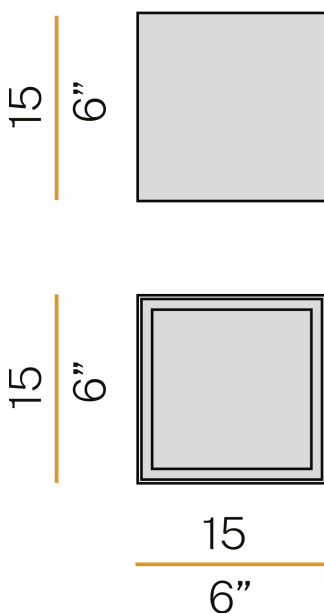

### Data sheet

CODE	P03901.015.0406
SYSTEM POWER CONSUMPTION	15W
EFFICACY	63.73lm/W
LIGHT SOURCE	LED
LIGHT SOURCE LIFETIME	L70 (B50) 50.000h
COLOUR TEMPERATURE	3000K Ra>90
LIGHT DISTRIBUTION	diffused
POWER SUPPLY	220-240V AC
FREQUENCY	50/60Hz
ELECTRICAL CONFIGURATION	ON-OFF
DRIVER	integrated included
NOMINAL LUMINOUS FLUX	1275lm
LUMEN OUTPUT	956lm
EFFICIENCY	75%
WEIGHT	1,32 Kg
PROTECTION DEGREE	IP40
COLOUR TOLLERANCES	SDCM 3
PACKING DIMENSIONS	20,0 x 20,0 x 22,0 cm

### Technical drawing