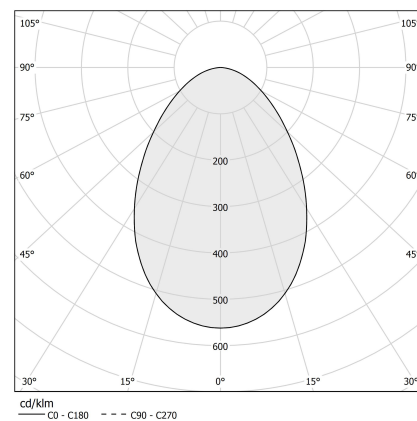

### Data sheet

CODE	P03901.015.0406
SYSTEM POWER CONSUMPTION	15W
EFFICACY	63.73lm/W
LIGHT SOURCE	LED
LIGHT SOURCE LIFETIME	L70 (B50) 50.000h
COLOUR TEMPERATURE	3000K Ra>90
LIGHT DISTRIBUTION	diffused
POWER SUPPLY	220-240V AC
FREQUENCY	50/60Hz
ELECTRICAL CONFIGURATION	ON-OFF
DRIVER	integrated included
NOMINAL LUMINOUS FLUX	1275lm
LUMEN OUTPUT	956lm
EFFICIENCY	75%
WEIGHT	1,32 Kg
PROTECTION DEGREE	IP40
COLOUR TOLLERANCES	SDCM 3
PACKING DIMENSIONS	20,0 x 20,0 x 22,0 cm

### Technical drawing

### Polar diagram