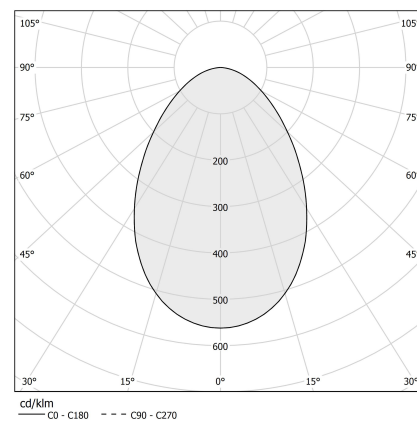

Application

Polar diagram