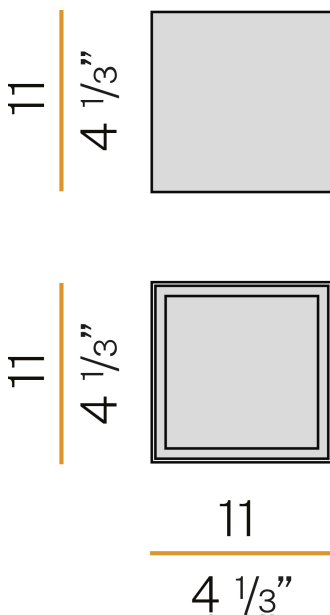

Technical drawing