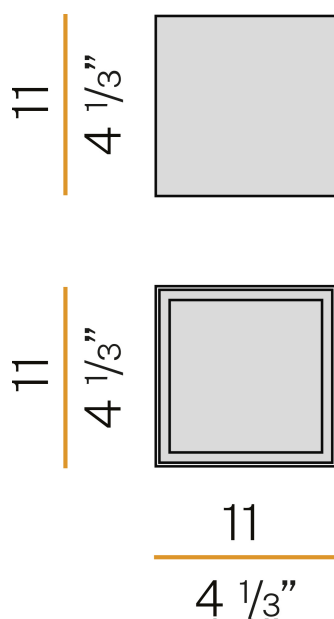

Technical drawing