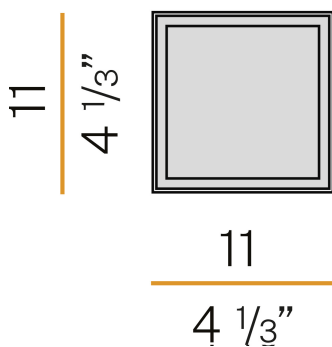

Technical drawing