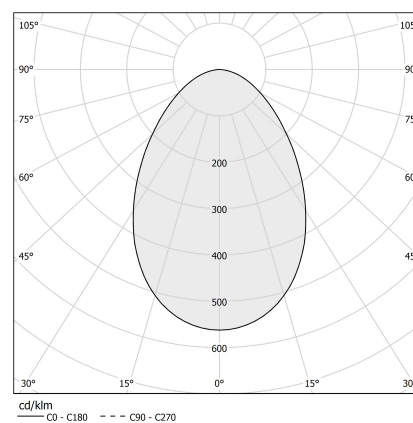

Application

Polar diagram