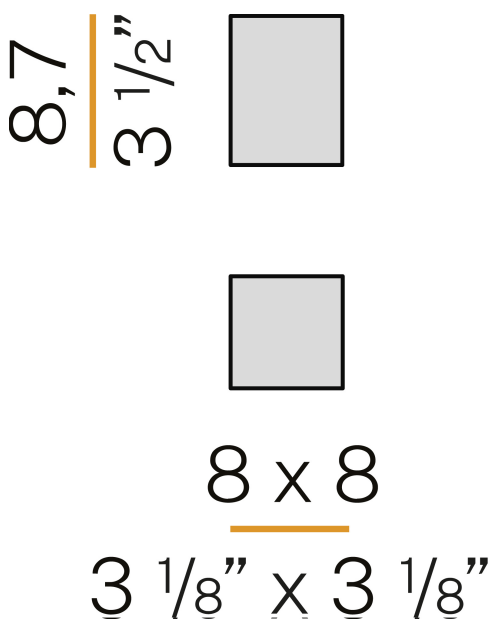

PANZERI

Two

220-240V AC ON-OFF

P03821.000.0406

 gold leaf

DIRECT
LIGHT

Data sheet

CODE	P03821.000.0406
SYSTEM POWER CONSUMPTION	10W
EFFICACY	59.5lm/W
LIGHT SOURCE	LED
LIGHT SOURCE LIFETIME	L70 (B50) 50.000h
COLOUR TEMPERATURE	3000K Ra>90
LIGHT DISTRIBUTION	diffused
POWER SUPPLY	220-240V AC
FREQUENCY	50/60Hz
ELECTRICAL CONFIGURATION	ON-OFF
DRIVER	integrated included
NOMINAL LUMINOUS FLUX	850lm
LUMEN OUTPUT	595lm
EFFICIENCY	70%
WEIGHT	0,39 Kg
PROTECTION DEGREE	IP40
COLOUR TOLLERANCES	SDCM 3
PACKING DIMENSIONS	12,0 x 24,0 x 13,0 cm

Technical drawing

Polar diagram