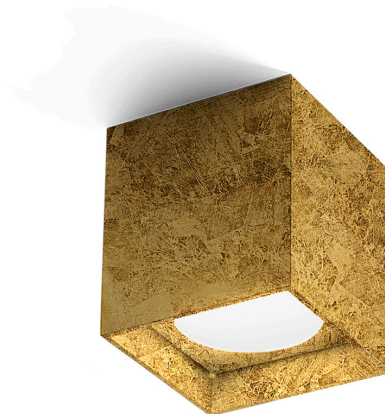

PANZERI

Two

220-240V AC ON-OFF

P03821.000.0406

 gold leaf

DIRECT
LIGHT

Data sheet

CODE	P03821.000.0406
SYSTEM POWER CONSUMPTION	10W
EFFICACY	59.5lm/W
LIGHT SOURCE	LED
LIGHT SOURCE LIFETIME	L70 (B50) 50.000h
COLOUR TEMPERATURE	3000K Ra>90
LIGHT DISTRIBUTION	diffused
POWER SUPPLY	220-240V AC
FREQUENCY	50/60Hz
ELECTRICAL CONFIGURATION	ON-OFF
DRIVER	integrated included
NOMINAL LUMINOUS FLUX	850lm
LUMEN OUTPUT	595lm
EFFICIENCY	70%
WEIGHT	0,39 Kg
PROTECTION DEGREE	IP40
COLOUR TOLLERANCES	SDCM 3
PACKING DIMENSIONS	12,0 x 24,0 x 13,0 cm

Ceiling lighting fixture for interiors, with direct light emission.
Pickled sheet metal ceiling bracket in white, black, bronze, mat brass or gold polyacrylic paint.
Extruded aluminium structure in white, black, bronze or mat brass polyacrylic paint, or with gold leaf coating.
Aluminium dissipation plate.
Flat frosted glass diffuser.
Pickled sheet metal frame in white, black, bronze or mat brass polyacrylic paint, or with gold leaf coating.