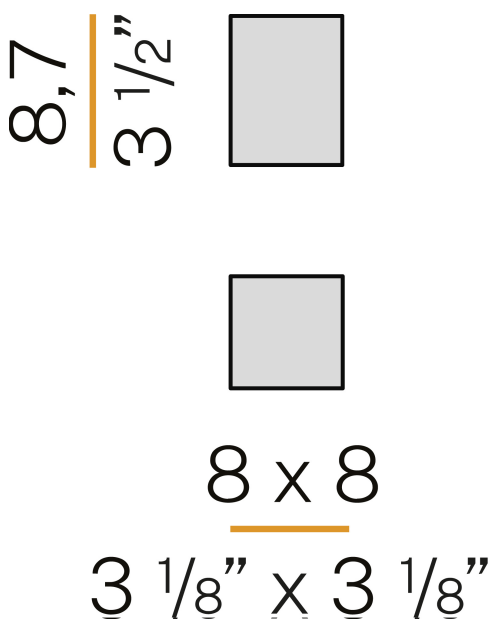

PANZERI

Two

220-240V AC ON-OFF

P03817.000.0406

Data sheet

CODE	P03817.000.0406
SYSTEM POWER CONSUMPTION	10W
EFFICACY	59.5lm/W
LIGHT SOURCE	LED
LIGHT SOURCE LIFETIME	L70 (B50) 50.000h
COLOUR TEMPERATURE	3000K Ra>90
LIGHT DISTRIBUTION	diffused
POWER SUPPLY	220-240V AC
FREQUENCY	50/60Hz
ELECTRICAL CONFIGURATION	ON-OFF
DRIVER	integrated included
NOMINAL LUMINOUS FLUX	850lm
LUMEN OUTPUT	595lm
EFFICIENCY	70%
WEIGHT	0,39 Kg
PROTECTION DEGREE	IP40
COLOUR TOLLERANCES	SDCM 3
PACKING DIMENSIONS	12,0 x 24,0 x 13,0 cm

Technical drawing

Polar diagram