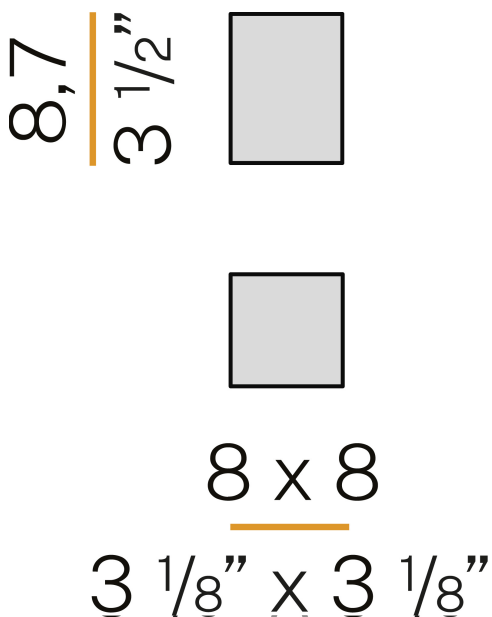

PANZERI

Two

220-240V AC ON-OFF

P03801.000.0406

● white

Data sheet

CODE	P03801.000.0406
SYSTEM POWER CONSUMPTION	10W
EFFICACY	59.5lm/W
LIGHT SOURCE	LED
LIGHT SOURCE LIFETIME	L70 (B50) 50.000h
COLOUR TEMPERATURE	3000K Ra>90
LIGHT DISTRIBUTION	diffused
POWER SUPPLY	220-240V AC
FREQUENCY	50/60Hz
ELECTRICAL CONFIGURATION	ON-OFF
DRIVER	integrated included
NOMINAL LUMINOUS FLUX	850lm
LUMEN OUTPUT	595lm
EFFICIENCY	70%
WEIGHT	0,39 Kg
PROTECTION DEGREE	IP40
COLOUR TOLLERANCES	SDCM 3
PACKING DIMENSIONS	12,0 x 24,0 x 13,0 cm

Technical drawing

Polar diagram