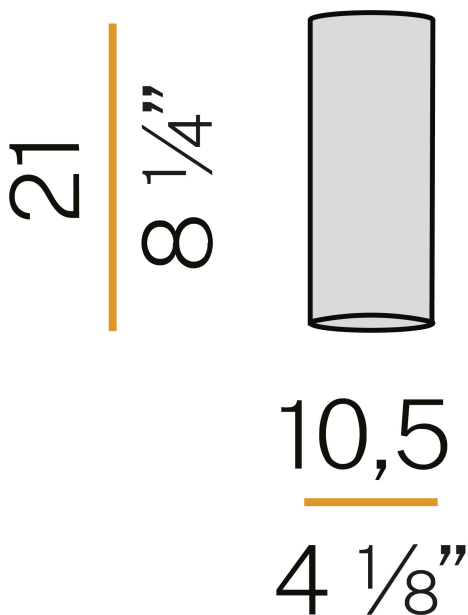

PANZERI

One

220-240V AC dimmable (DALI/Push DIM)

P03719.000.0402

 mat brass

DIRECT
LIGHT

Data sheet

CODE	P03719.000.0402
SYSTEM POWER CONSUMPTION	15W
EFFICACY	68.13lm/W
LIGHT SOURCE	LED
LIGHT SOURCE LIFETIME	L90 (B10) 50.000h
COLOUR TEMPERATURE	3000K Ra>90
LIGHT DISTRIBUTION	diffused
POWER SUPPLY	220-240V AC
FREQUENCY	50/60Hz
ELECTRICAL CONFIGURATION	dimmable (DALI/Push DIM)
DRIVER	integrated included
NOMINAL LUMINOUS FLUX	1611lm
LUMEN OUTPUT	1022lm
EFFICIENCY	63.4%
WEIGHT	0,77 Kg
PROTECTION DEGREE	IP40
COLOUR TOLLERANCES	SDCM 3
PACKING DIMENSIONS	23,0 x 31,0 x 13,0 cm

Technical drawing

Polar diagram