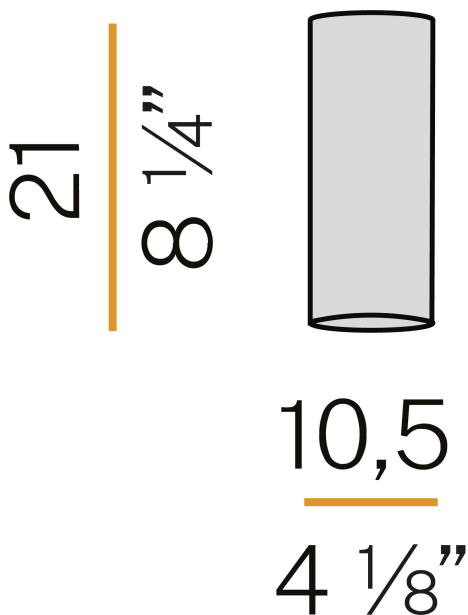

PANZERI

One

220-240V AC dimmable (DALI/Push DIM)

P03717.000.0402

Data sheet

CODE	P03717.000.0402
SYSTEM POWER CONSUMPTION	15W
EFFICACY	68.13lm/W
LIGHT SOURCE	LED
LIGHT SOURCE LIFETIME	L90 (B10) 50.000h
COLOUR TEMPERATURE	3000K Ra>90
LIGHT DISTRIBUTION	diffused
POWER SUPPLY	220-240V AC
FREQUENCY	50/60Hz
ELECTRICAL CONFIGURATION	dimmable (DALI/Push DIM)
DRIVER	integrated included
NOMINAL LUMINOUS FLUX	1611lm
LUMEN OUTPUT	1022lm
EFFICIENCY	63.4%
WEIGHT	0,77 Kg
PROTECTION DEGREE	IP40
COLOUR TOLLERANCES	SDCM 3
PACKING DIMENSIONS	23,0 x 31,0 x 13,0 cm

Ceiling lighting fixture for interiors, with direct light emission.

Turned pickled sheet metal ceiling bracket in white, black, bronze, mat brass or gold polyacrylic paint.

Extruded aluminium structure in white, black, bronze or mat brass polyacrylic paint, or with gold leaf coating.

Aluminium dissipation plate.

Flat frosted glass diffuser.

Turned pickled sheet metal frame in white, black, bronze or mat brass polyacrylic paint, or with gold leaf coating.

Technical drawing

Polar diagram