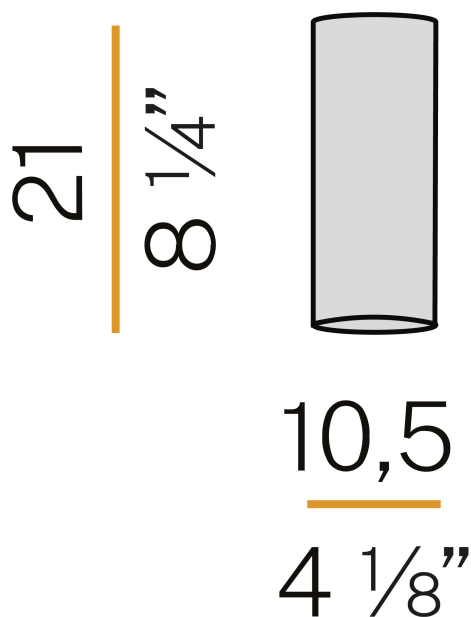

Technical drawing