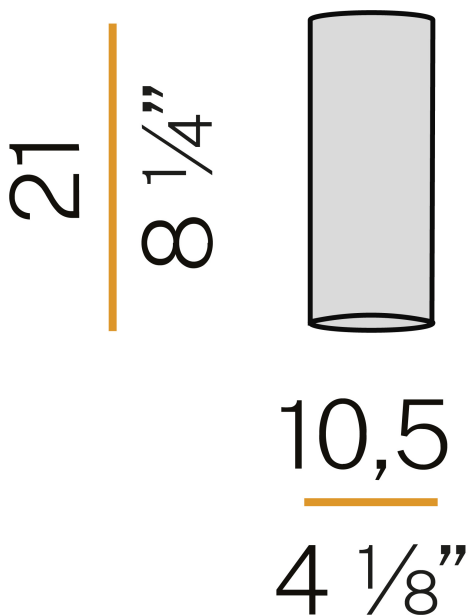

PANZERI

One

220-240V AC dimmable (DALI/Push DIM)

P03701.000.0402

white

Data sheet

CODE	P03701.000.0402
SYSTEM POWER CONSUMPTION	15W
EFFICACY	68.13lm/W
LIGHT SOURCE	LED
LIGHT SOURCE LIFETIME	L90 (B10) 50.000h
COLOUR TEMPERATURE	3000K Ra>90
LIGHT DISTRIBUTION	diffused
POWER SUPPLY	220-240V AC
FREQUENCY	50/60Hz
ELECTRICAL CONFIGURATION	dimmable (DALI/Push DIM)
DRIVER	integrated included
NOMINAL LUMINOUS FLUX	1611lm
LUMEN OUTPUT	1022lm
EFFICIENCY	63.4%
WEIGHT	0,77 Kg
PROTECTION DEGREE	IP40
COLOUR TOLLERANCES	SDCM 3
PACKING DIMENSIONS	23,0 x 31,0 x 13,0 cm

Technical drawing

Polar diagram