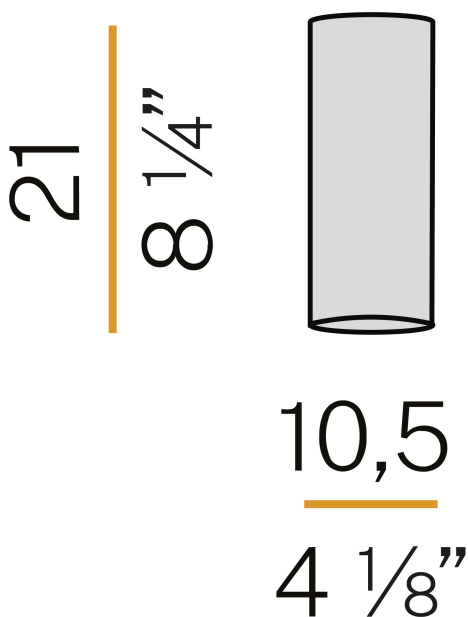

PANZERI

One

220-240V AC ON-OFF
P03701.000.0401

white

Data sheet

CODE	P03701.000.0401
SYSTEM POWER CONSUMPTION	15W
EFFICACY	68.13lm/W
LIGHT SOURCE	LED
LIGHT SOURCE LIFETIME	L90 (B10) 50.000h
COLOUR TEMPERATURE	3000K Ra>90
LIGHT DISTRIBUTION	diffused
POWER SUPPLY	220-240V AC
FREQUENCY	50/60Hz
ELECTRICAL CONFIGURATION	ON-OFF
DRIVER	integrated included
NOMINAL LUMINOUS FLUX	1611lm
LUMEN OUTPUT	1022lm
EFFICIENCY	63.4%
WEIGHT	0,77 Kg
PROTECTION DEGREE	IP40
COLOUR TOLLERANCES	SDCM 3
PACKING DIMENSIONS	23,0 x 31,0 x 13,0 cm

Technical drawing

Polar diagram