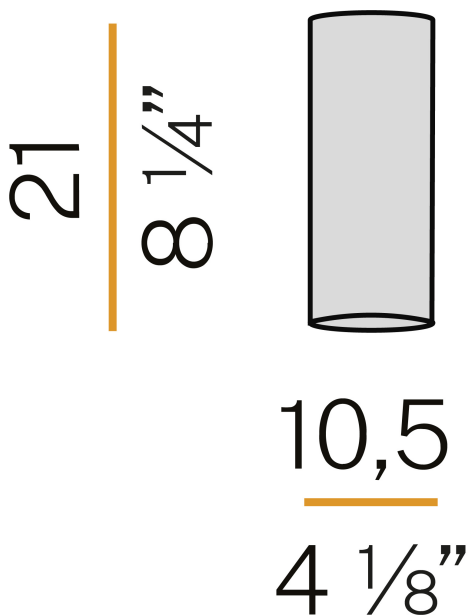

PANZERI

One

220-240V AC ON-OFF
P03701.000.0401

white

Data sheet

CODE	P03701.000.0401
SYSTEM POWER CONSUMPTION	15W
EFFICACY	68.13lm/W
LIGHT SOURCE	LED
LIGHT SOURCE LIFETIME	L90 (B10) 50.000h
COLOUR TEMPERATURE	3000K Ra>90
LIGHT DISTRIBUTION	diffused
POWER SUPPLY	220-240V AC
FREQUENCY	50/60Hz
ELECTRICAL CONFIGURATION	ON-OFF
DRIVER	integrated included
NOMINAL LUMINOUS FLUX	1611lm
LUMEN OUTPUT	1022lm
EFFICIENCY	63.4%
WEIGHT	0,77 Kg
PROTECTION DEGREE	IP40
COLOUR TOLLERANCES	SDCM 3
PACKING DIMENSIONS	23,0 x 31,0 x 13,0 cm

Technical drawing

Polar diagram