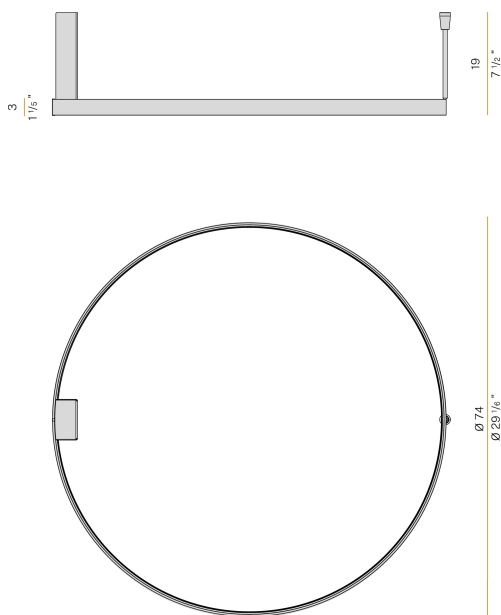

## Zero Round

220-240V AC dimmable (DALI/Push DIM)

P03330.075.0502

titanium

### Data sheet

CODE	P03330.075.0502
SYSTEM POWER CONSUMPTION	42W
EFFICACY	72.83lm/W
LIGHT SOURCE	LED
LIGHT SOURCE LIFETIME	L70 (B50) 60.000h
COLOUR TEMPERATURE	2700K Ra>90
LIGHT DISTRIBUTION	diffused
POWER SUPPLY	220-240V AC
FREQUENCY	50/60Hz
ELECTRICAL CONFIGURATION	dimmable (DALI/Push DIM)
DRIVER	integrated included
NOMINAL LUMINOUS FLUX	4252lm
LUMEN OUTPUT	3059lm
EFFICIENCY	71.9%
WEIGHT	1,80 Kg
PROTECTION DEGREE	IP20
COLOUR TOLLERANCES	SDCM 3
PACKING DIMENSIONS	83,0 x 83,0 x 10,0 cm

### Technical drawing

### Polar diagram