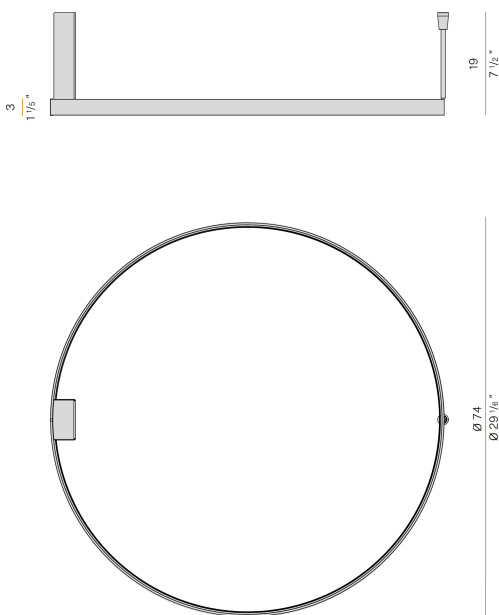

## Zero Round

220-240V AC dimmable (DALI/Push DIM)

P03330.075.0402

titanium

### Data sheet

CODE	P03330.075.0402
SYSTEM POWER CONSUMPTION	42W
EFFICACY	72.83lm/W
LIGHT SOURCE	LED
LIGHT SOURCE LIFETIME	L70 (B50) 60.000h
COLOUR TEMPERATURE	3000K Ra>90
LIGHT DISTRIBUTION	diffused
POWER SUPPLY	220-240V AC
FREQUENCY	50/60Hz
ELECTRICAL CONFIGURATION	dimmable (DALI/Push DIM)
DRIVER	integrated included
NOMINAL LUMINOUS FLUX	4252lm
LUMEN OUTPUT	3059lm
EFFICIENCY	71.9%
WEIGHT	1,80 Kg
PROTECTION DEGREE	IP20
COLOUR TOLLERANCES	SDCM 3
PACKING DIMENSIONS	83,0 x 83,0 x 10,0 cm

### Technical drawing

### Polar diagram