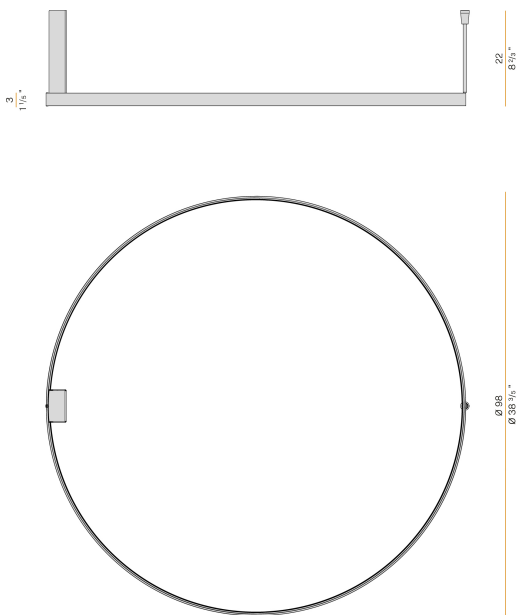

### Data sheet

CODE	P03319.100.0502
SYSTEM POWER CONSUMPTION	54W
EFFICACY	75.54lm/W
LIGHT SOURCE	LED
LIGHT SOURCE LIFETIME	L70 (B50) 60.000h
COLOUR TEMPERATURE	2700K Ra>90
LIGHT DISTRIBUTION	diffused
POWER SUPPLY	220-240V AC
FREQUENCY	50/60Hz
ELECTRICAL CONFIGURATION	dimmable (DALI/Push DIM)
DRIVER	integrated included
NOMINAL LUMINOUS FLUX	5670lm
LUMEN OUTPUT	4079lm
EFFICIENCY	71.9%
WEIGHT	2,06 Kg
PROTECTION DEGREE	IP20
COLOUR TOLLERANCES	SDCM 3
PACKING DIMENSIONS	107,0 x 107,0 x 11,0 cm

### Technical drawing

### Polar diagram