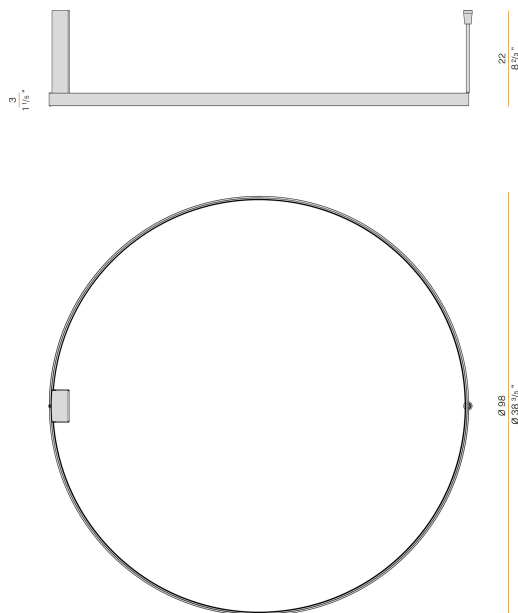

Technical drawing