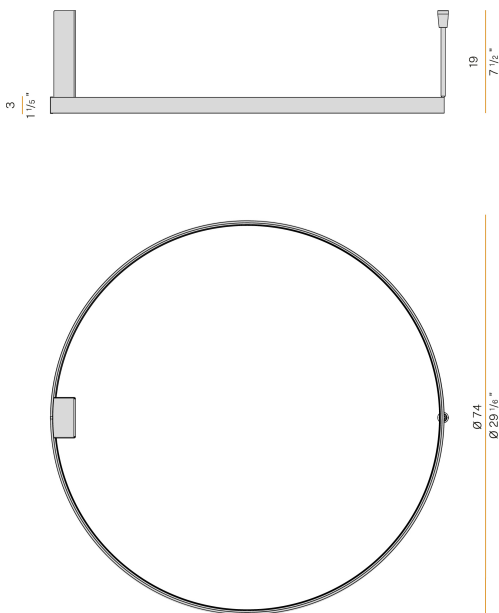

### Data sheet

CODE	P03319.075.0502
SYSTEM POWER CONSUMPTION	42W
EFFICACY	72.83lm/W
LIGHT SOURCE	LED
LIGHT SOURCE LIFETIME	L70 (B50) 60.000h
COLOUR TEMPERATURE	2700K Ra>90
LIGHT DISTRIBUTION	diffused
POWER SUPPLY	220-240V AC
FREQUENCY	50/60Hz
ELECTRICAL CONFIGURATION	dimmable (DALI/Push DIM)
DRIVER	integrated included
NOMINAL LUMINOUS FLUX	4252lm
LUMEN OUTPUT	3059lm
EFFICIENCY	71.9%
WEIGHT	1,80 Kg
PROTECTION DEGREE	IP20
COLOUR TOLLERANCES	SDCM 3
PACKING DIMENSIONS	83,0 x 83,0 x 10,0 cm

### Technical drawing